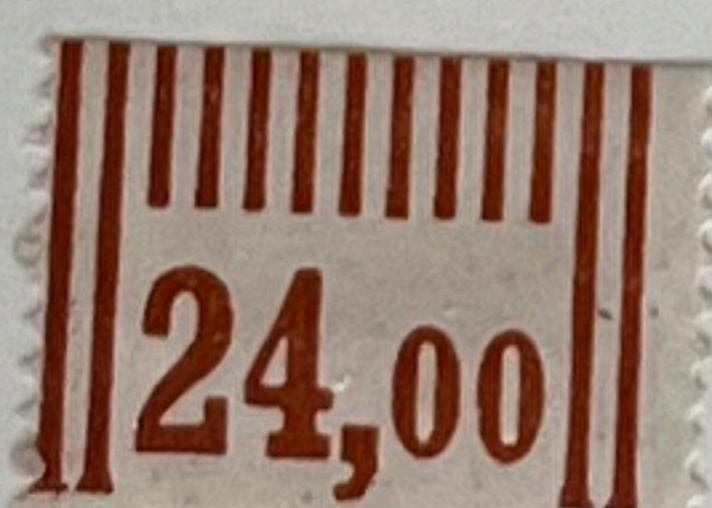

o/p inverted