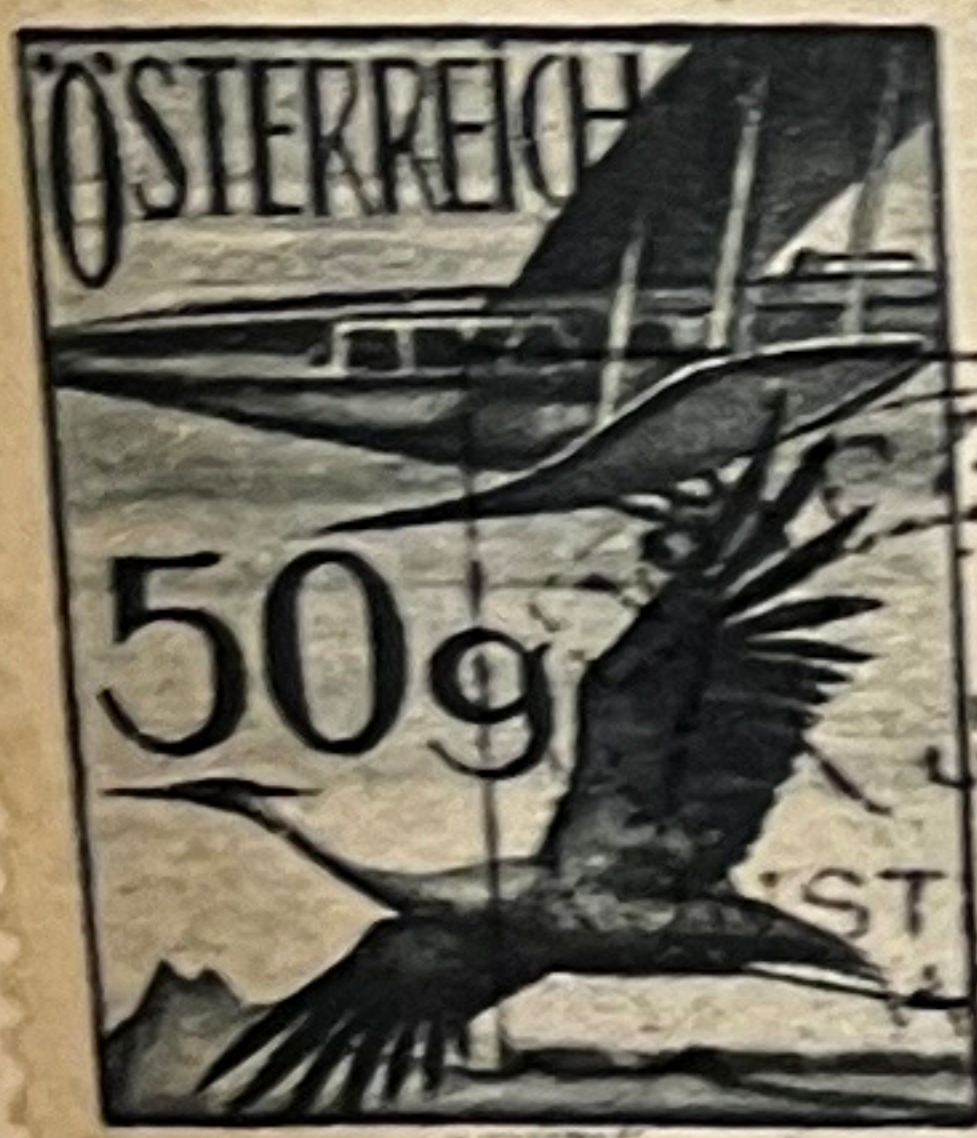

Nr. 71138
BRIEFER www.briefeder.at
Tel. 0 044 407 32 32
Tel. 0 032 884 0 44

Handwritten address in cursive script, partially obscured by a red folder.

VIERLÄNDERFLUG ROBERT KRONFELD 1933

TEILSTSECKE WIEN-SALZBURG

Fliegeraufnahme von Salzburg

Herrn Amtsoberverwalter
Rudolf Richter