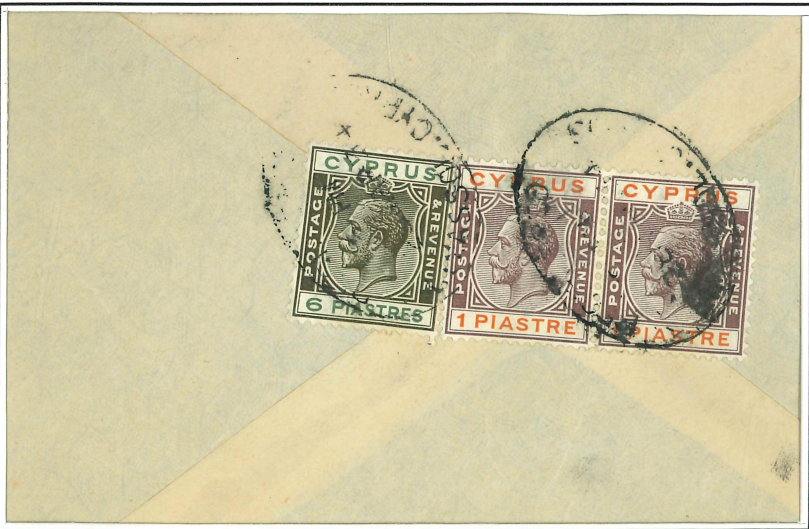

TRIPLE RATE COVER

LIMASSOL 28 APL 34 TO VIENNA, AUSTRIA

A PAIR OF THE 1 pi PLUS A 6 pi PAY THE TRIPLE POSTAGE RATE AND REGISTRATION FEE OF 2½ pi .
NOTE: THE POSTAGE STAMPS WERE PLACED ON THE BACK OF THE ENVELOPE AND THE FRONT IS SHOWN AT 60% .