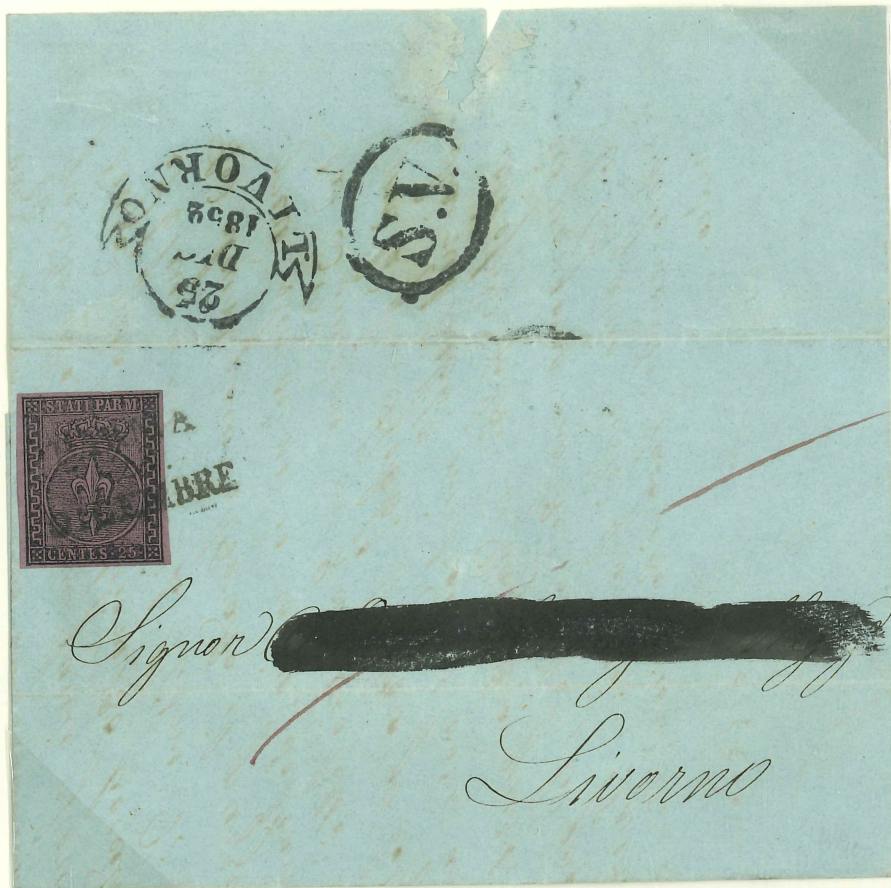

An outer lettersheet sent from Parma to Pontremoli in Tuscany c 1852. It is franked with 5c black/yellow and 10c grey black/white stamps of the 1852 issue. They have been cancelled with an indistinct impression of the two line "PARMA / OTT xx" postmark.

There is a double circle "PONTREMOLI / 19 / OTT / 185x" arrival postmark on the reverse.

PARMA

1858

An entire sent from Monticelli D'Ogina to Piacenza in July 1858. It is franked with a 15c black/rose stamp of the 1852 issue which has been cancelled with the three line "MONTICELLI D'ONGINA / 16 / LUGL 10" postmark.

There is a single circle "PIACENZA / 17 / LUG / 58" arrival postmark on the reverse

PARMA

1852

An entire sent from Parma to Livorno (Leghorn) in Tuscany in December 1852. It is franked with a 25c black/purple stamp of the 1852 issue which has been cancelled with the three line "PARMA / 22 / DECEMBRE" postmark.

There is an oval "S.V." (Staffette Veloci = Fast Courier) postmark and a hooded "LIVORNO / 25 / Dec / 1852" arrival postmark on the reverse.

PARMA  
1852

Forgeries

PARMA

1852

15c grey-black/rose

15c black/rose