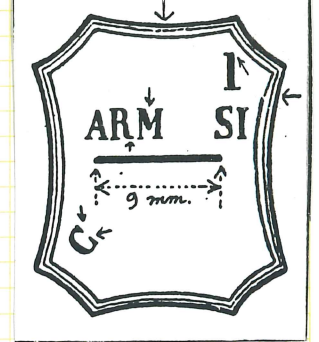

PARMA
1859

Forgeries

originals
Emission provisoire 1859.

Spurious value