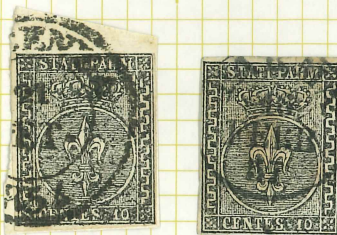

10c grey-black/white