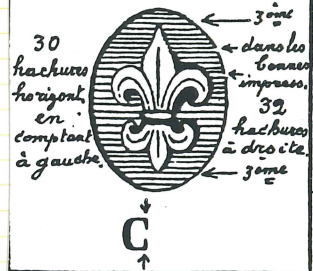

PARMA
1857-59

Forgeries

originals

Emission de 1857-59.

PIAC ECC