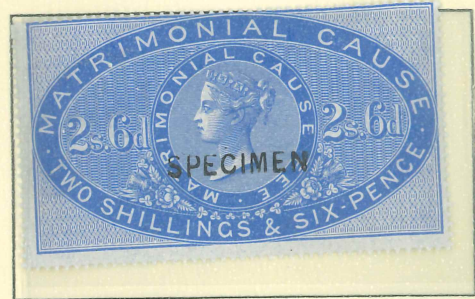

1866

Probate Court

£5 Blue

Ex Pinwill

6th SIZE REVENUE STAMPS SAMPLE & SPECIMEN TYPE 9 AND 10

Type 10 is not listed by Samuel and Huggins for the Matrimonial Causes stamps. There are six stamps in the set. These stamps are the same size as £5 Orange. The £5 was going to be Blue but this stamp beat them to it.

1858

Matrimonial Cause Court 5/- Purple

RARE
SINGLE
LOT

Type 9

1866

Matrimonial Cause Court 6d Blue

Type 10

1866

Matrimonial Cause Court 1/- Blue

Type 10

1866

Matrimonial Cause Court 2/6 Blue

Type 9

1866

Matrimonial Cause Court 5/- Blue

Type 10

1866

Matrimonial Cause Court 10/- Blue

Type 9

1866

Matrimonial Cause Court £1 Blue

Type 10

1866

Matrimonial Cause Court £1 Blue