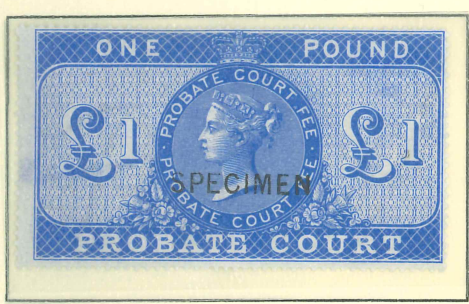

1866

Probate Court

10/-

Type 8

1866

Probate Court

£1 Blue

Type 8 not listed by Samuel

Type 9