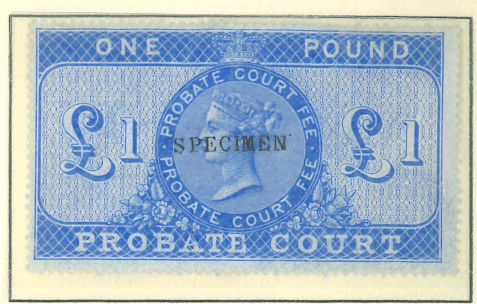

6th SIZE HIGH VALUE REVENUE STAMPS SPECIMEN TYPES 8 & 9

Type 6 is only listed for 14 stamps. There are 8 stamps in this set.

These stamps are the same size as £5 Orange. The £5 Orange was going to be Blue but this stamp came first.

Type 8

1866

Probate Court

£1 Blue

Type 8 not listed by Samuel

Type 9

1866

Probate Court

£1 Blue

Ex Pinwill

Type 8

1866

Probate Court

£5 Blue

Type 8 not listed by Samuel

Type 9

1866

Probate Court

£5 Blue

Ex Pinwill

6th SIZE REVENUE STAMPS SAMPLE & SPECIMEN TYPE 9 AND 10

Type 10 is not listed by Samuel and Huggins for the Matrimonial Causes stamps. There are six stamps in the set. These stamps are the same size as £5 Orange. The £5 was going to be Blue but this stamp beat them to it.