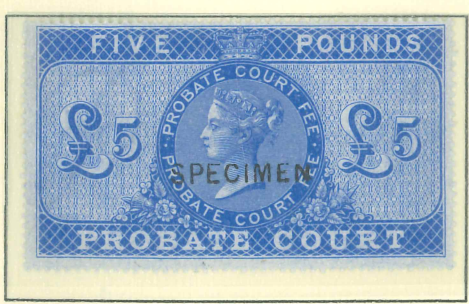

6th SIZE HIGH VALUE REVENUE STAMPS SPECIMEN TYPES 8 & 9

Type 6 is only listed for 14 stamps. There are 8 stamps in this set.

These stamps are the same size as £5 Orange. The £5 Orange was going to be Blue but this stamp came first.

Type 8

1866

Probate Court

£1 Blue

Type 8 not listed by Samuel

Type 9

1866

Probate Court

£1 Blue

Ex Pinwill

Type 8

1866

Probate Court

£5 Blue

Type 8 not listed by Samuel

Type 9

1866

Probate Court

£5 Blue

Ex Pinwill

6th SIZE REVENUE STAMPS SAMPLE & SPECIMEN TYPE 9 AND 10

Type 10 is not listed by Samuel and Huggins for the Matrimonial Causes stamps. There are six stamps in the set. These stamps are the same size as £5 Orange. The £5 was going to be Blue but this stamp beat them to it.