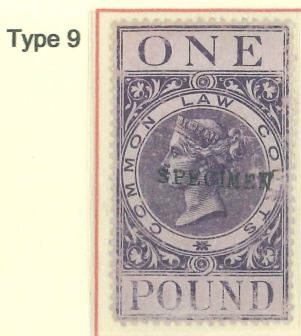

3rd SIZE REVENUE STAMPS A-C SPECIMEN TYPE 9, 10 AND 11

This may be the next size up but the widths vary from 12 to 12mm.

Printed by De La Rue. Whilst most stamps are high values, there are some lower ones as well.

1881
Admiralty Court, Ireland
6d
Blue and Brown

1881
Admiralty Court, Ireland
10/-
Blue and Brown

1896
Bankruptcy
£2
Lilac/Blue

1896
Bankruptcy
£2
Lilac/Blue

1896
Bankruptcy
£20
Lilac /Carmine

1881
Civil Service
£1
Lilac/Black

1881
Civil Service
£5
Lilac/Green

1865-74
Common Law Courts
6d
Violet

1865-74
Common Law Courts
1/-
Violet

1865-74
Common Law Courts
2/-
Violet

1865-74
Common Law Courts
£1
Violet

1891-2
Companies Winding Up
£2
Lilac/Black