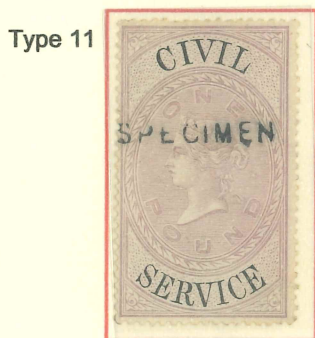

3rd SIZE REVENUE STAMPS A-C SPECIMEN TYPE 9, 10 AND 11

This may be the next size up but the widths vary from 12 to 12mm.

Printed by De La Rue. Whilst most stamps are high values, there are some lower ones as well.

1881
Admiralty Court, Ireland
6d
Blue and Brown

1881
Admiralty Court, Ireland
10/-
Blue and Brown

1896
Bankruptcy
£2
Lilac/Blue

1896
Bankruptcy
£2
Lilac/Blue

1896
Bankruptcy
£20
Lilac /Carmine

1881
Civil Service
£1
Lilac/Black

1881
Civil Service
£5
Lilac/Green

1865-74
Common Law Courts
6d
Violet

1865-74
Common Law Courts
1/-
Violet

1865-74
Common Law Courts
2/-
Violet

1865-74
Common Law Courts
£1
Violet

1891-2
Companies Winding Up
£2
Lilac/Black