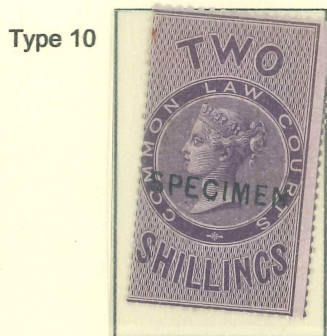

3rd SIZE REVENUE STAMPS A-C SPECIMEN TYPE 9, 10 AND 11

This may be the next size up but the widths vary from 12 to 12mm.

Printed by De La Rue. Whilst most stamps are high values, there are some lower ones as well.

1881
Admiralty Court, Ireland
6d
Blue and Brown

1881
Admiralty Court, Ireland
10/-
Blue and Brown

1896
Bankruptcy
£2
Lilac/Blue

1896
Bankruptcy
£2
Lilac/Blue

1896
Bankruptcy
£20
Lilac /Carmine

1881
Civil Service
£1
Lilac/Black

1881
Civil Service
£5
Lilac/Green

1865-74
Common Law Courts
6d
Violet

1865-74
Common Law Courts
1/-
Violet

1865-74
Common Law Courts
2/-
Violet

1865-74
Common Law Courts
£1
Violet

1891-2
Companies Winding Up
£2
Lilac/Black