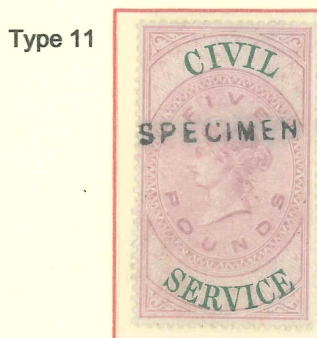

3rd SIZE REVENUE STAMPS A-C SPECIMEN TYPE 9, 10 AND 11

This may be the next size up but the widths vary from 12 to 12mm.

Printed by De La Rue. Whilst most stamps are high values, there are some lower ones as well.

1881
Admiralty Court, Ireland
6d
Blue and Brown

1881
Admiralty Court, Ireland
10/-
Blue and Brown

1896
Bankruptcy
£2
Lilac/Blue

1896
Bankruptcy
£2
Lilac/Blue

1896
Bankruptcy
£20
Lilac /Carmine

1881
Civil Service
£1
Lilac/Black

1881
Civil Service
£5
Lilac/Green

1865-74
Common Law Courts
6d
Violet

1865-74
Common Law Courts
1/-
Violet

1865-74
Common Law Courts
2/-
Violet

1865-74
Common Law Courts
£1
Violet

1891-2
Companies Winding Up
£2
Lilac/Black