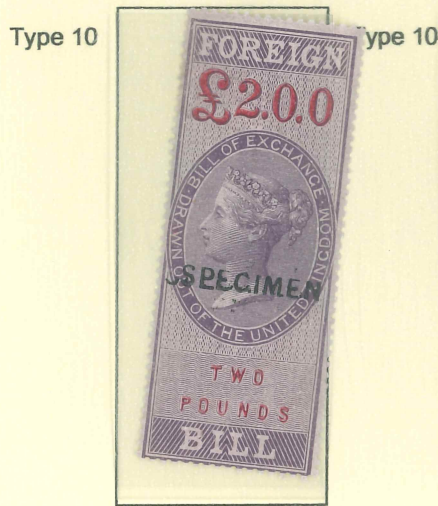

1857

Foreign Bill

£2 Purple and Red

1857

Foreign Bill

£2. 5. 0. Purple and Red

1857

Foreign Bill

£2. 10. 0. Purple and Red

1857

Foreign Bill

£5.0. 0. Purple and Red