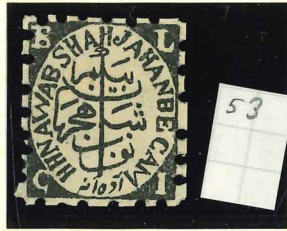

1.123

1891 1/2a RED 'NWAB' FINE UNUSED COMPLETE SHEET OF 32, SHOWING ERROR 'SAH' (R2/4). SCARCE.

59

BY APPOINTMENT TO
HER MAJESTY THE QUEEN
STANLEY GIBBONS
PHILATELISTS
CC

44
51 52

480

28
54.55

56