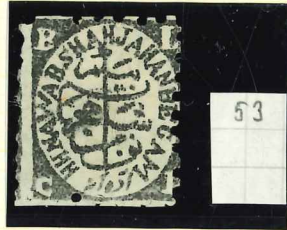

1.123

1891 1/2a RED 'NWAB' FINE UNUSED COMPLETE SHEET OF 32, SHOWING ERROR 'SAH' (R2/4). SCARCE.

59

BY APPOINTMENT TO
HER MAJESTY THE QUEEN
STANLEY GIBBONS
PHILATELISTS
CC

44
51 52

480

28
54.55

56