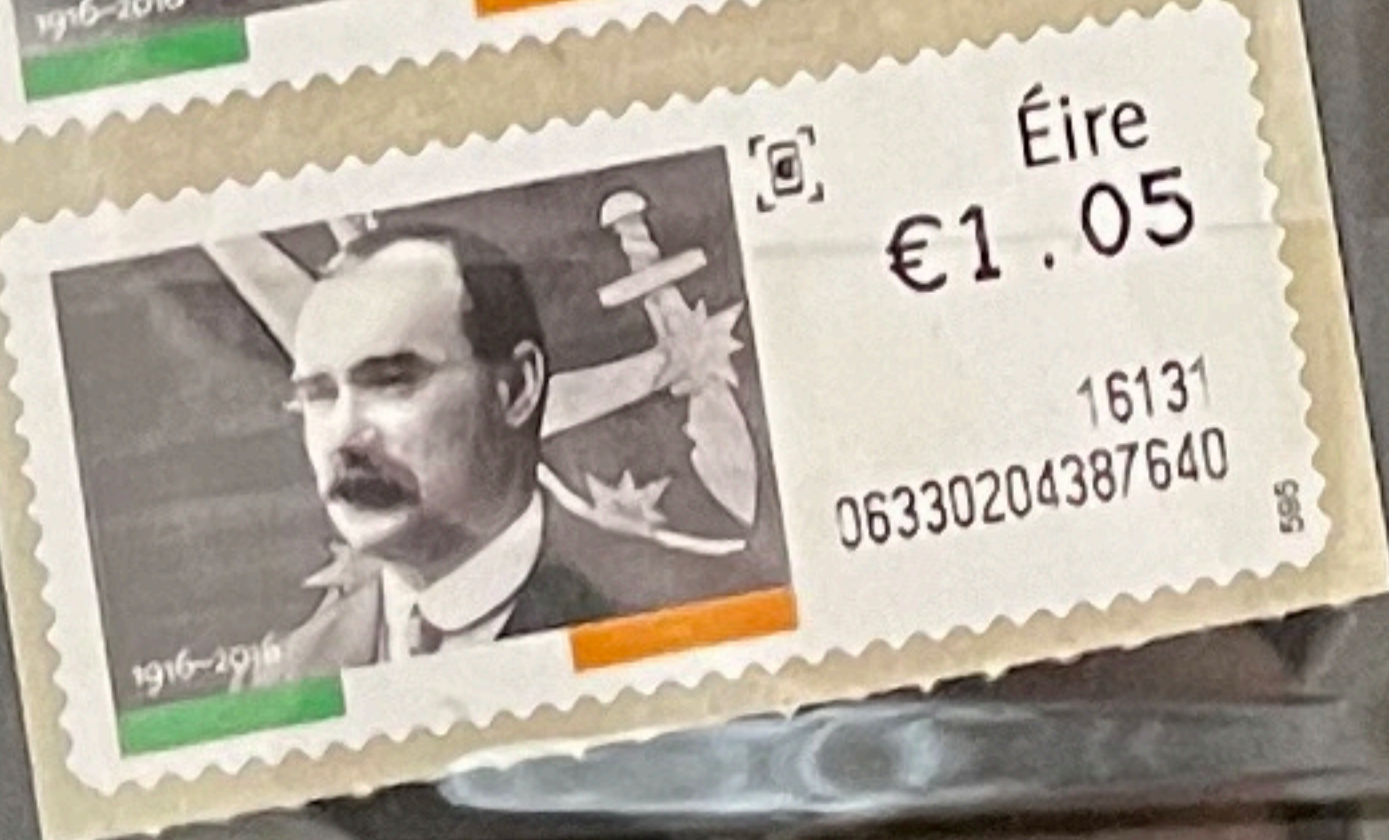

MADE IN SWEDEN RAGNER