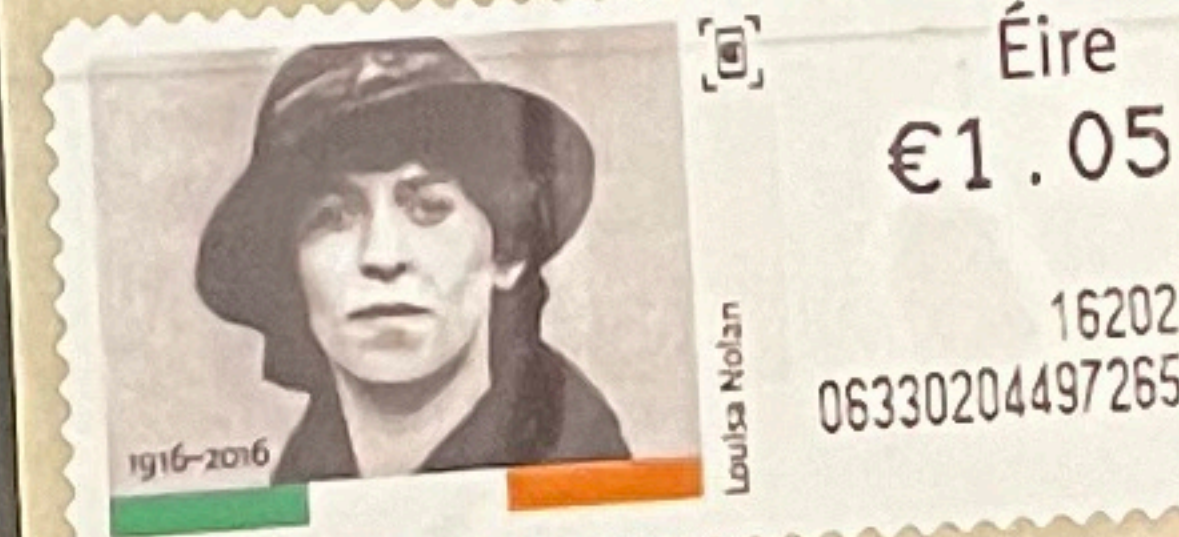

MADE IN SWEDEN RAGNER