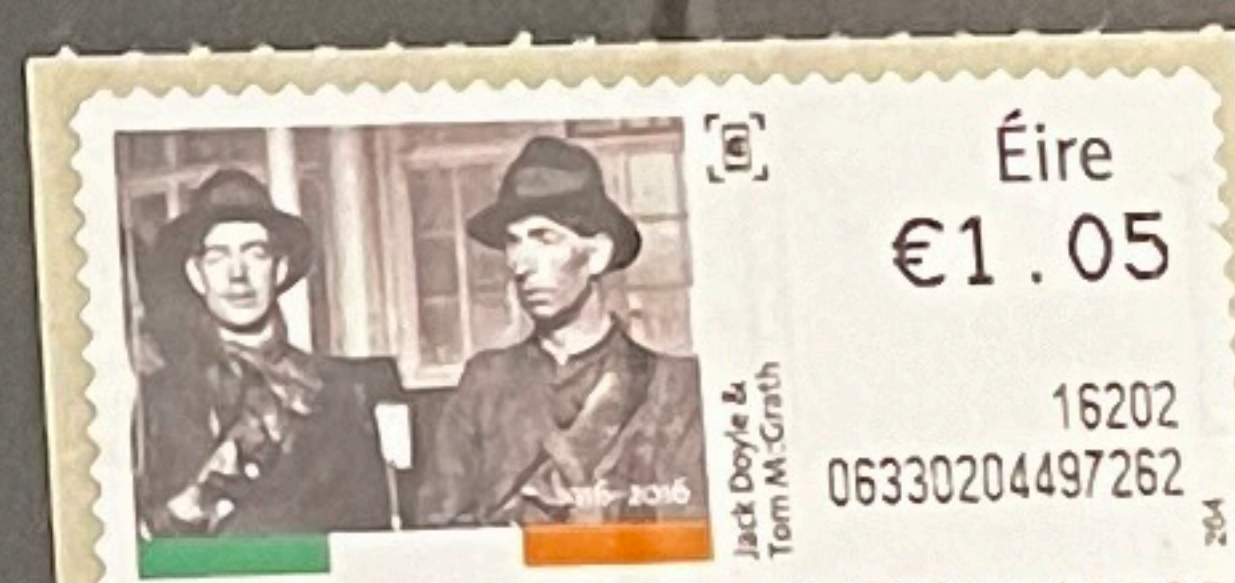

MADE IN SWEDEN RAGNER