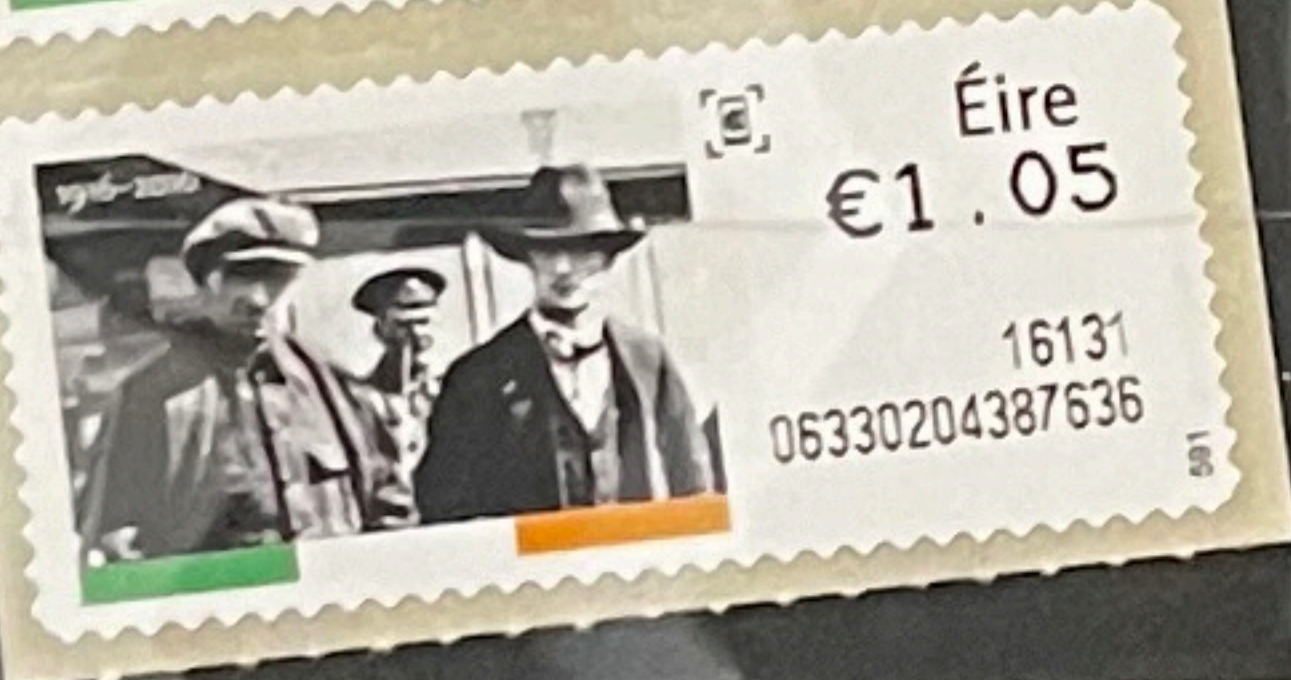

MADE IN SWEDEN RAGNER