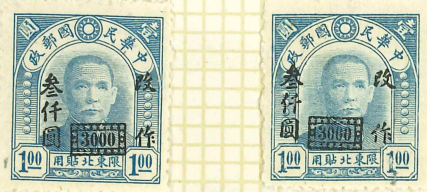

100 Malformed One