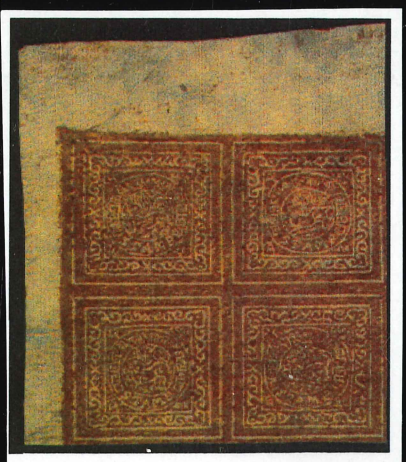

L96 #05 1 Sang
Slate Grey "Official"
tied to piece by
LHASA Type VIII
(Hel. T42) cancel. VF
condition .. interesting
pre-printing crease.
\$70 (US)

2 DIFFERENT PRINTINGS
OFFICIALS
02
Paid 30¢ each
Retail 120 each.

03 Red brown
 1 Shokang
 2 different printings
 Retail 125 \$ each sheet
 Paid 25 \$ each ex Rainier Fuds
 Nov 2001

L93 #03 1 Shokang (2/3tr) Red-Brown "Official". VF+ Mint corner block. \$40 (US)

SIEMENS