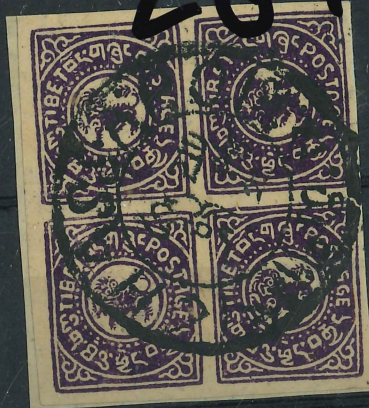

Q34 5c 1tr Deep Scarlet Vermilion Shiny Enamel Printing tied to piece by PHARI Type X (Hel. T34) cancel. This is a very scarce stamp! (Cat. $300) $250 (US)