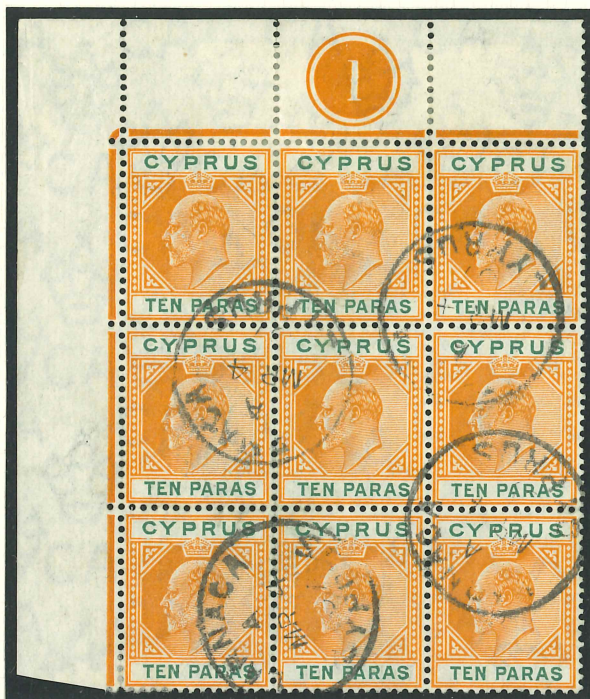

Nº 61260

N°(61a)60

TYPE 6  
POLI-TIS.  
K HAYSOXHOY  
AV 17  
12  
(n)

N° (618) 61

→

(variety)

Cancelled on arrival

in greece

in Egypt

1904 - 10

7

No (6) c) 61a

Postmark without year

stamps apparently oxydized

Nº 62

Inverted "S" in "PIASTRE" (constant variety)

Broken "L" in "HALF"

Nº 63

Postmark without year.

Nº 63a

Postmark without year

Nº 64

Broken plate

white mark on King's head