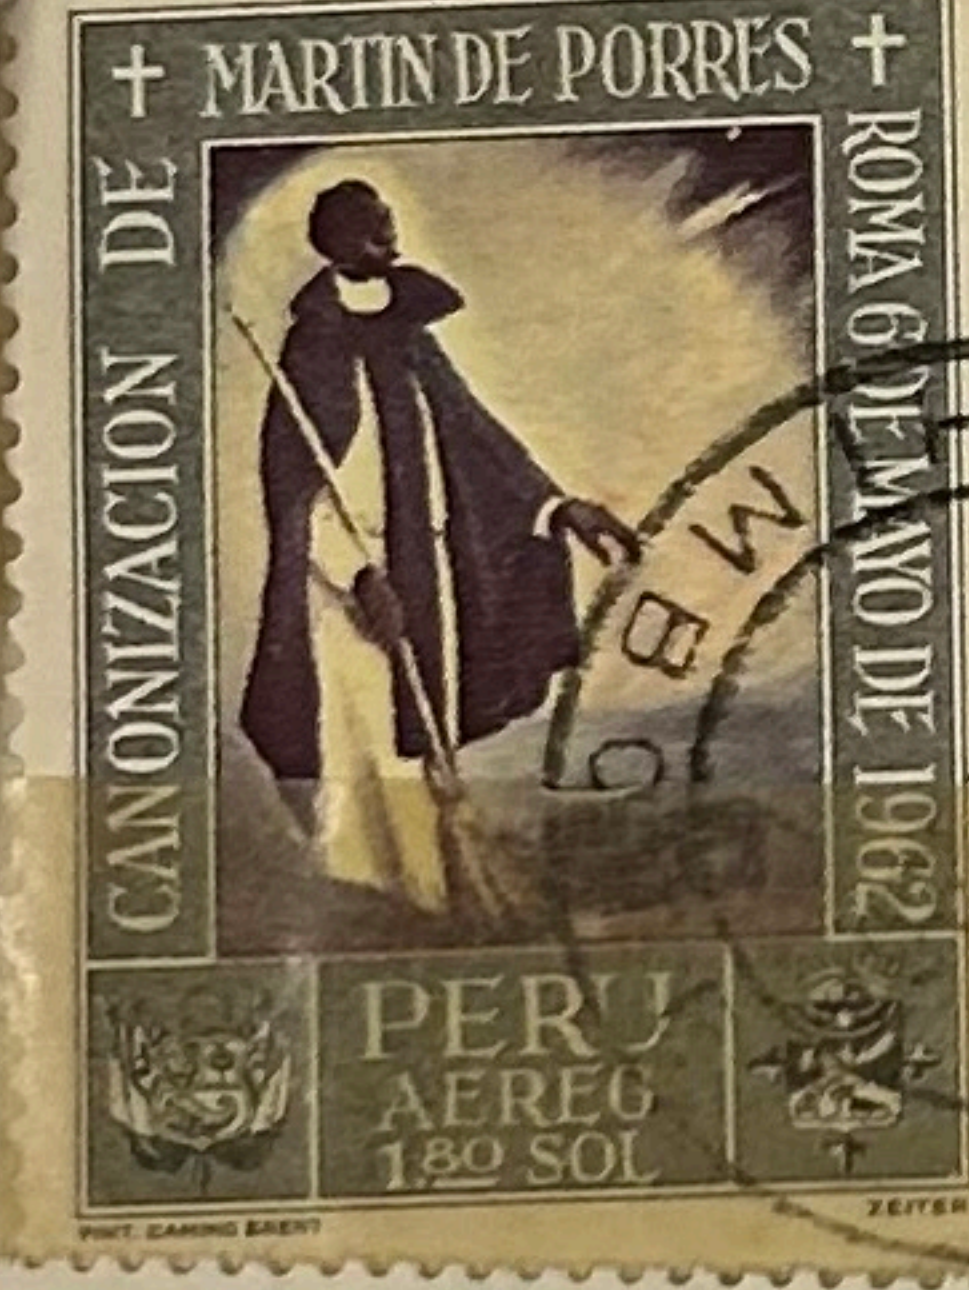

S19

1989

No. 132

Made in Germany

S 20

1989

ARMED FORCES DAY  
FEBRUARY, 1966

PAKISTAN'S FIRST  
ATOMIC REACTOR