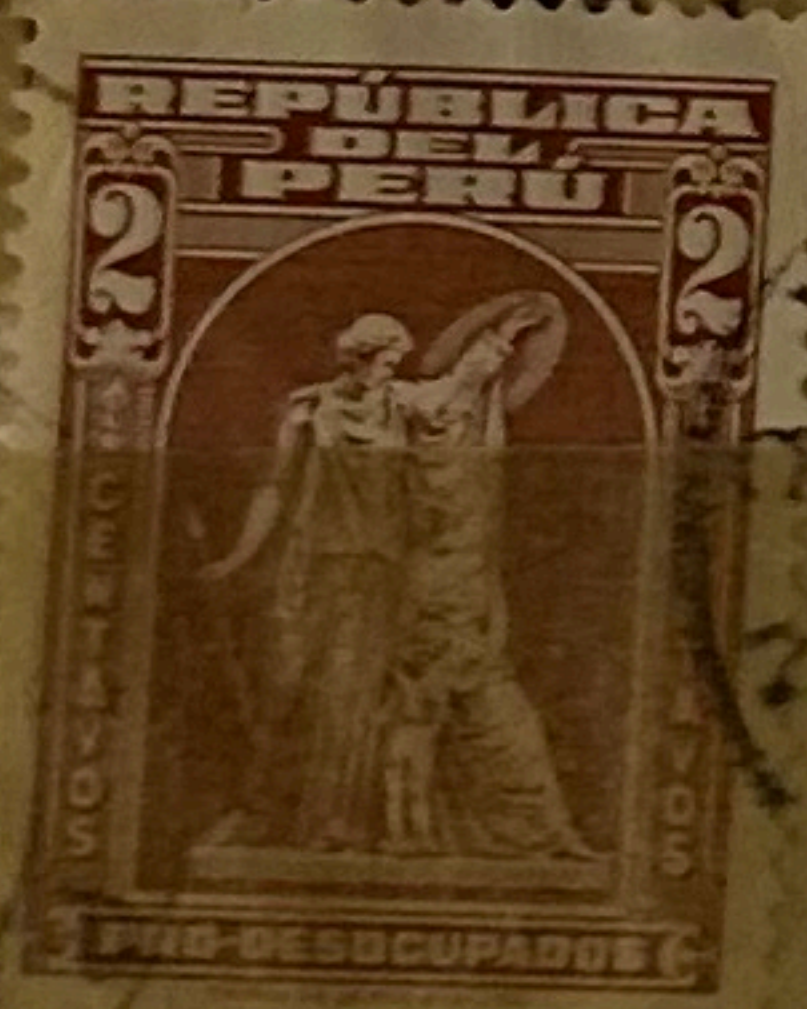

S19

1989

No. 132

Made in Germany

S 20

1989

ARMED FORCES DAY  
FEBRUARY, 1966

PAKISTAN'S FIRST  
ATOMIC REACTOR