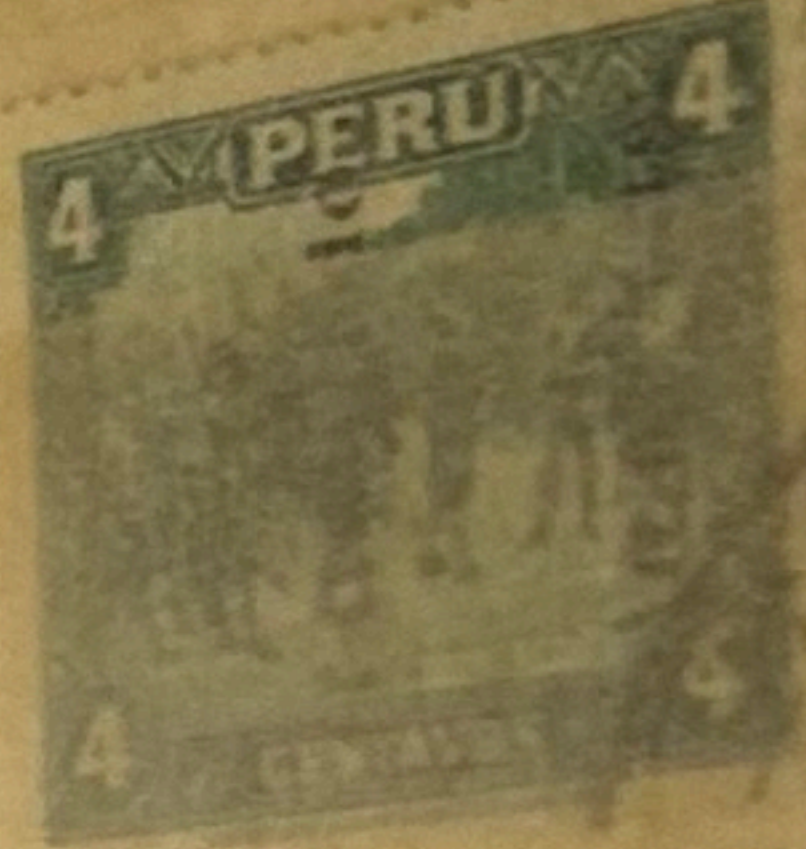

S19

1989

No. 132

Made in Germany

S 20

1989

ARMED FORCES DAY  
FEBRUARY, 1966

PAKISTAN'S FIRST  
ATOMIC REACTOR