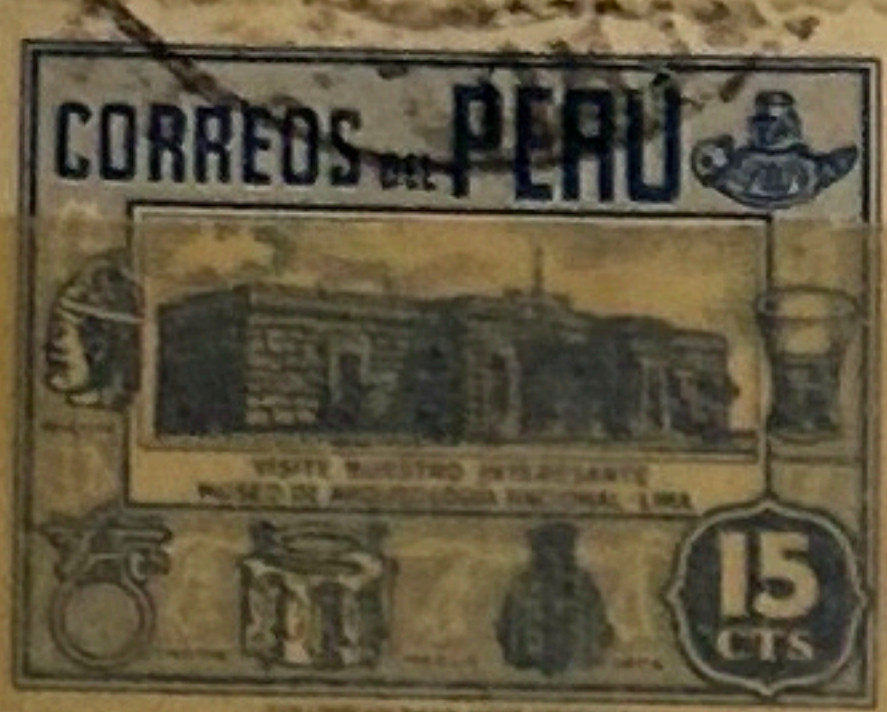

S19

1989

No. 132

Made in Germany

S 20

1989

ARMED FORCES DAY  
FEBRUARY, 1966

PAKISTAN'S FIRST  
ATOMIC REACTOR