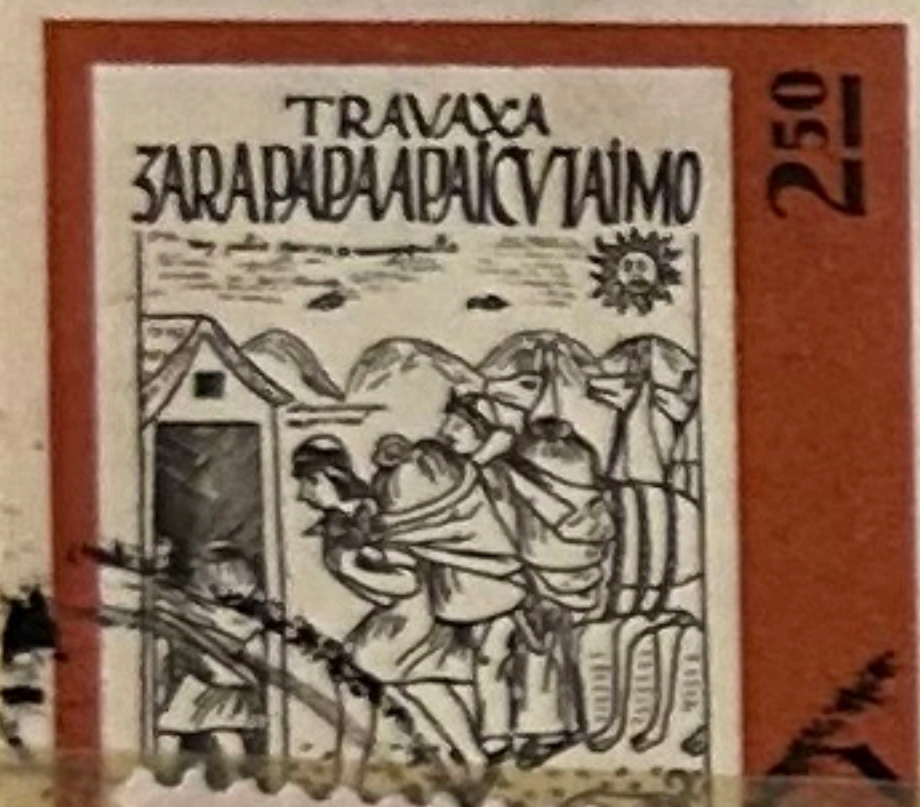

S19

1989

No. 132

Made in Germany

S 20

1989

ARMED FORCES DAY  
FEBRUARY, 1966

PAKISTAN'S FIRST  
ATOMIC REACTOR