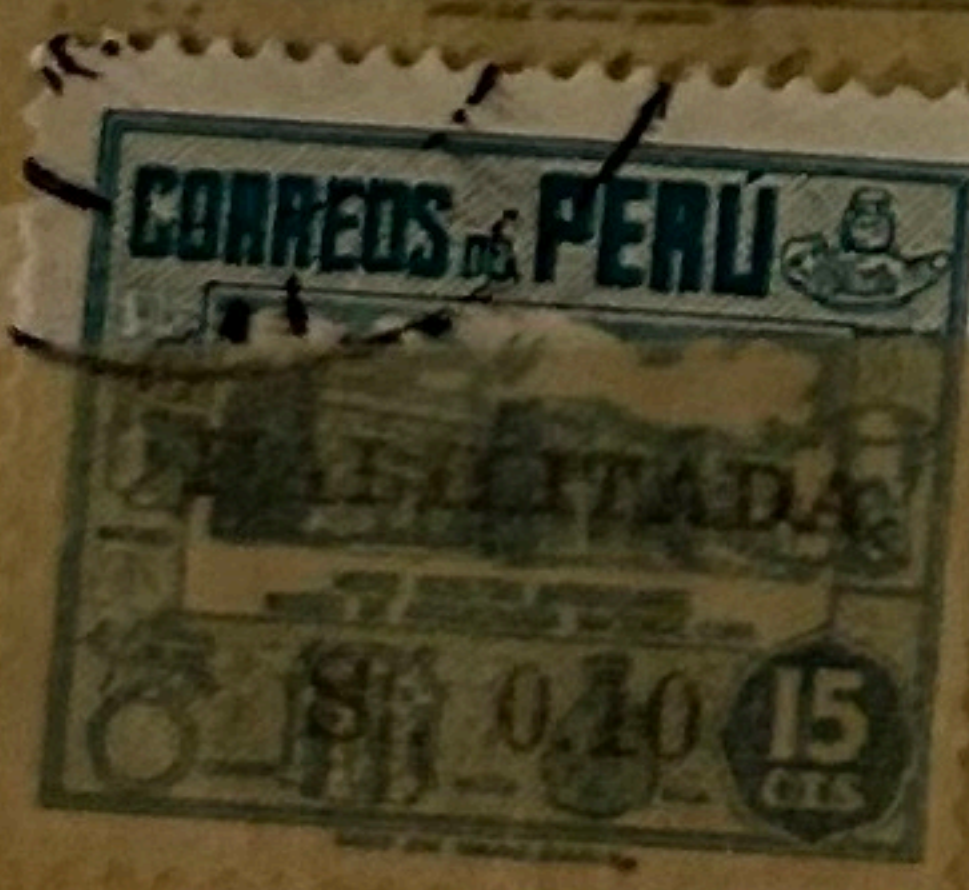

S19

1989

No. 132

Made in Germany

S 20

1989

ARMED FORCES DAY  
FEBRUARY, 1966

PAKISTAN'S FIRST  
ATOMIC REACTOR