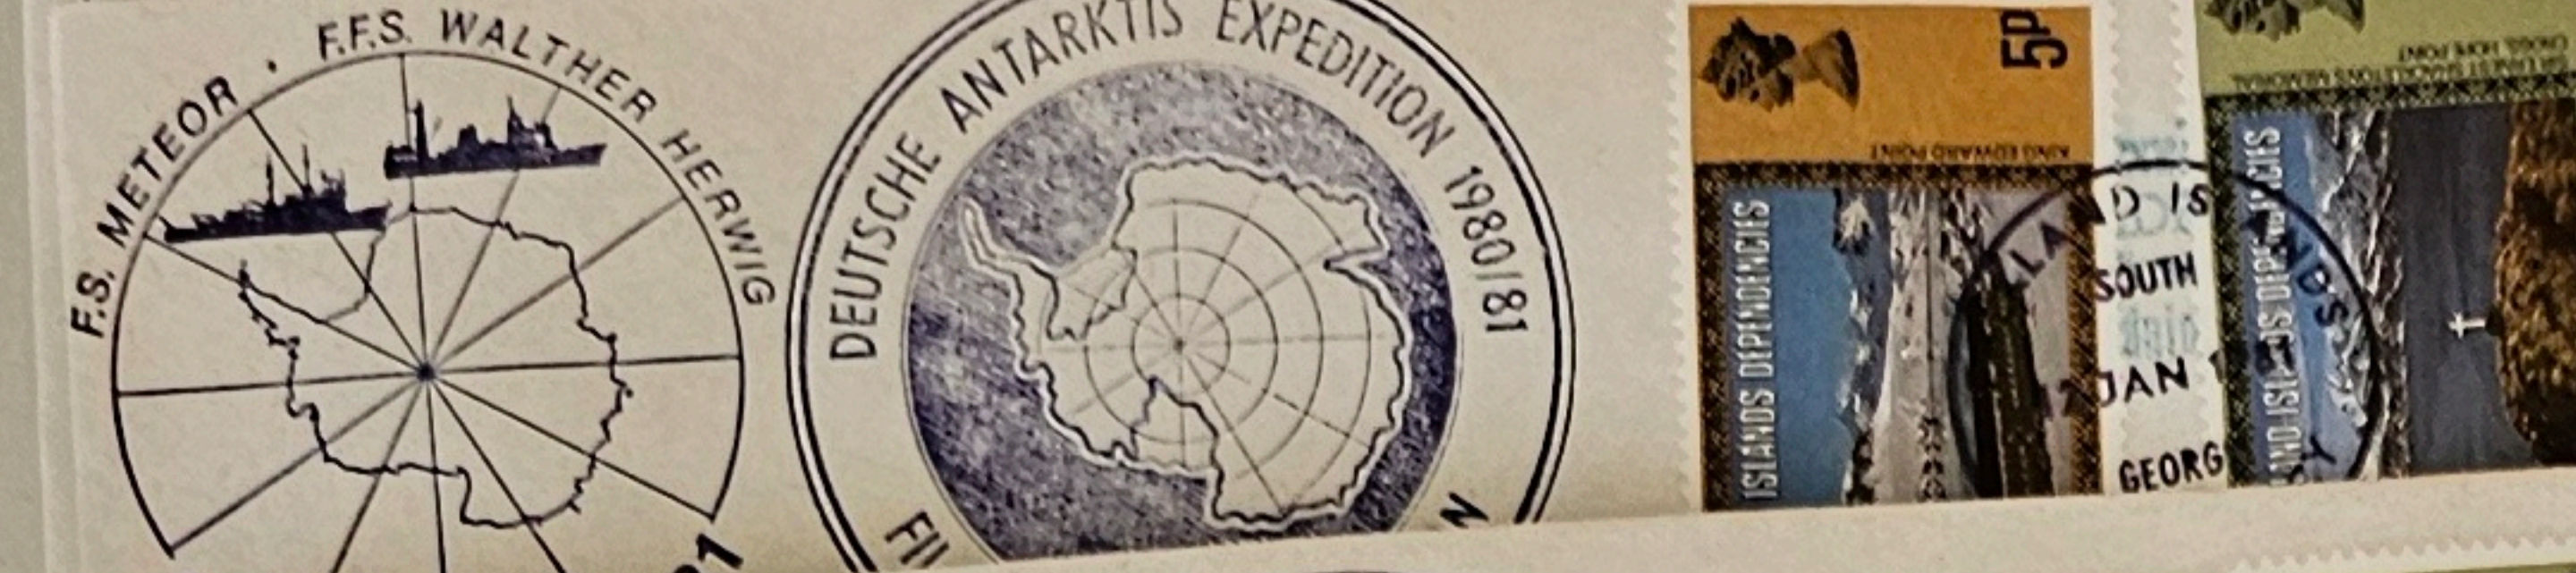

ANTARKTIS 80/81
FORSCHUNGSSCHIFF
METEOR
HAMBURG
Mt.
W. GERBIG
HENRYK ARCTOWSKI
Antarctic Station
Polish Academy of Sciences
King George, South Shetland
2857-SIEVERN
W-GERMANY