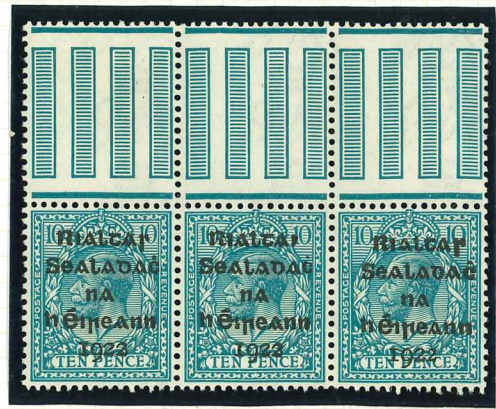

1922 (FEB 14) RIALTAS SLINE OVERPRINT IN BLACK (DOLLAR)

S 21

S 22

Handwritten note:
Daily
Cathedral

broken
↓

start
1-1922 ditto
↓
↓

←
date
at top

1922 (FEB 17)

BLACK

T-107

short 1
short 1

note
tail
of 9

32/3/4/43 - 10-15 304

1023

1922 (APRIL - JULY) RIALTAS SLINE OVERPRINT IN RED OR CARMINE.
(DOLLAR)

RIALTAI SEALADAC NA HŴYBODAETH