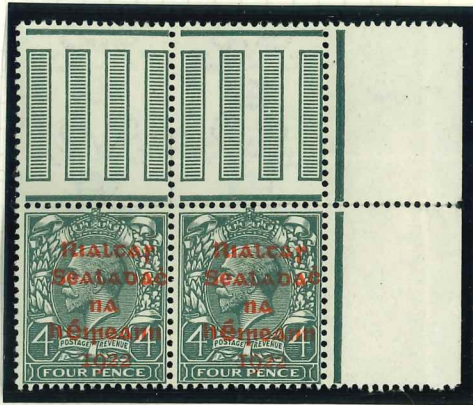

1922 (FEB 14) RIALTAS SLINE OVERPRINT IN BLACK (DOLLAR)

S 21

S 22

Handwritten note:
Daily
Cathedral

broken
↓

start
1-1922 ditto
↓
↓

←
date
at top

1922 (FEB 17)

BLACK

T-107

short 1
short 1

note
tail
of 9

32/3/4/43 - 10-15 304

1023

1922 (APRIL - JULY) RIALTAS SLINE OVERPRINT IN RED OR CARMINE.
(DOLLAR)

RIALTAI SEALADAC NA HŴYBODAETH