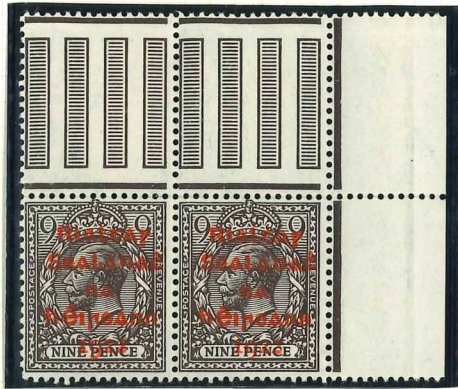

1922 (FEB 14) RIALTAS SLINE OVERPRINT IN BLACK (DOLLAR)

S 21

S 22

Handwritten note:
Daily
Cathedral

broken
↓

start
1-1922 ditto
↓
↓

←
date
at top

1922 (FEB 17)

BLACK

T-107

short 1
short 1

note
tail
of 9

32/3/4/43 - 10-15 304

1023

1922 (APRIL - JULY) RIALTAS SLINE OVERPRINT IN RED OR CARMINE.
(DOLLAR)

RIALTAI SEALADAC NA HŴYBODAETH