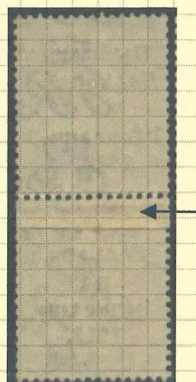

T22HCJ (fm)
Horizontal coil join pair
Full perforations

€30

T22HCJ (umm)
Horizontal coil join pair
Trimmed perforations

€20

T22VCJ (fm)
Vertical coil join pair

€30

T22VCJ (umm)
Vertical coil join pair
Shade