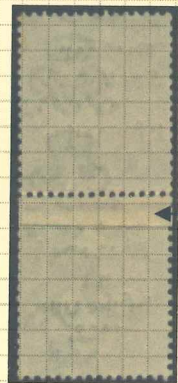

T21VCJ (umm)
Vertical coil join pair
Shade

€20