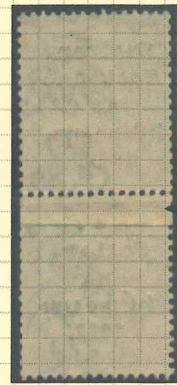

HARRISON & SONS LTD. SET 5T/ STAMP T20

€15

€15