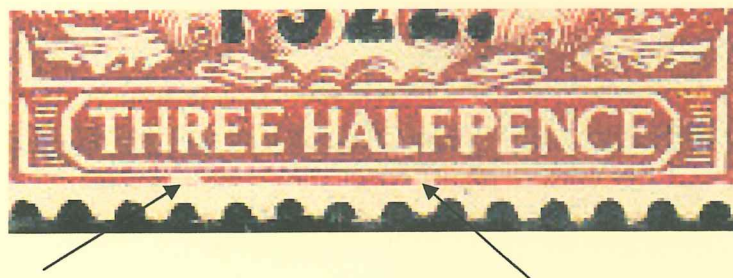

STAMP ERRORS

e250

T22d (fm)

Variety

Two frame breaks under 'R' and 'LF' of 'THREE HALFPENCE'

HARRISON & SONS LTD. SET 5T/ STAMP T22

CONTROL TABS

T22/CT7/LT (umm)
N £3. 0. 2
Control tab horizontal
left dispensing