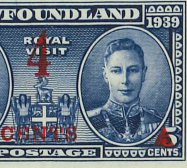

CANADIAN BANK NOTE CO. OTTAWA N91

21 1946
FLB.