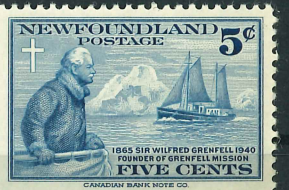

CANADIAN BANK NOTE CO. OTTAWA N91

21 1946
FLB.