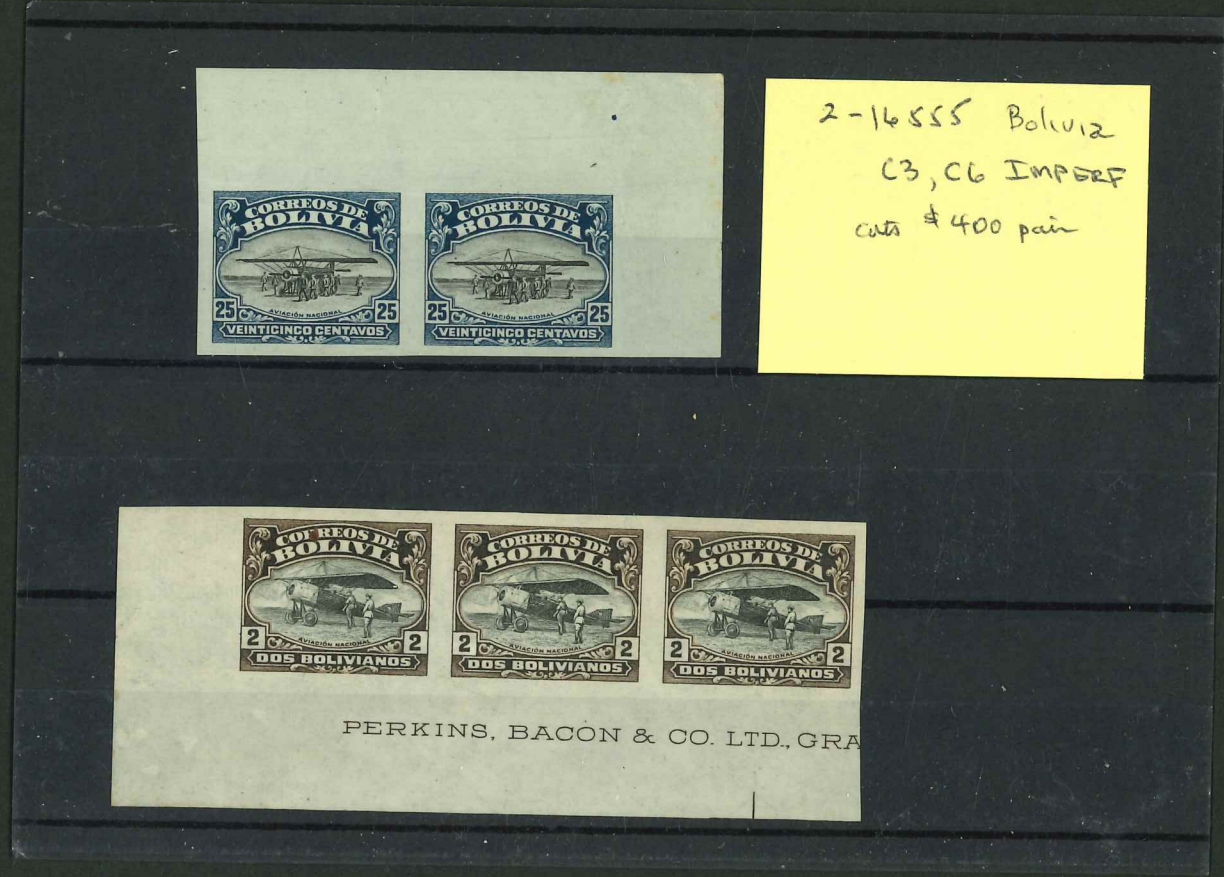

Newfoundland SG 3 MH w/o gum  
 cat \$2000 Price \_\_\_\_\_

Spain SG 64 w/o gum  
 Inverted MLH start @ \$50- Price \_\_\_\_\_

Style No. GK 102A

Price \_\_\_\_\_

Newfoundland SG 36 MH  
 cat \$350 Price \_\_\_\_\_

Item No. GK-102A

Hong Kong SG 32 w/o gum  
 cat \$275 Price \_\_\_\_\_

Item No. GK-102A

- Country \_\_\_\_\_ Cat.No. \_\_\_\_\_
- Unused  Used  Hinged  Lightly Hinged  Never Hinged
- Average  Fine  Very Fine  Extra Fine
- Complete Set  Short Set  Single  Block  Plate Block
- Notes \_\_\_\_\_
- Cat Value \_\_\_\_\_ Selling Price \_\_\_\_\_