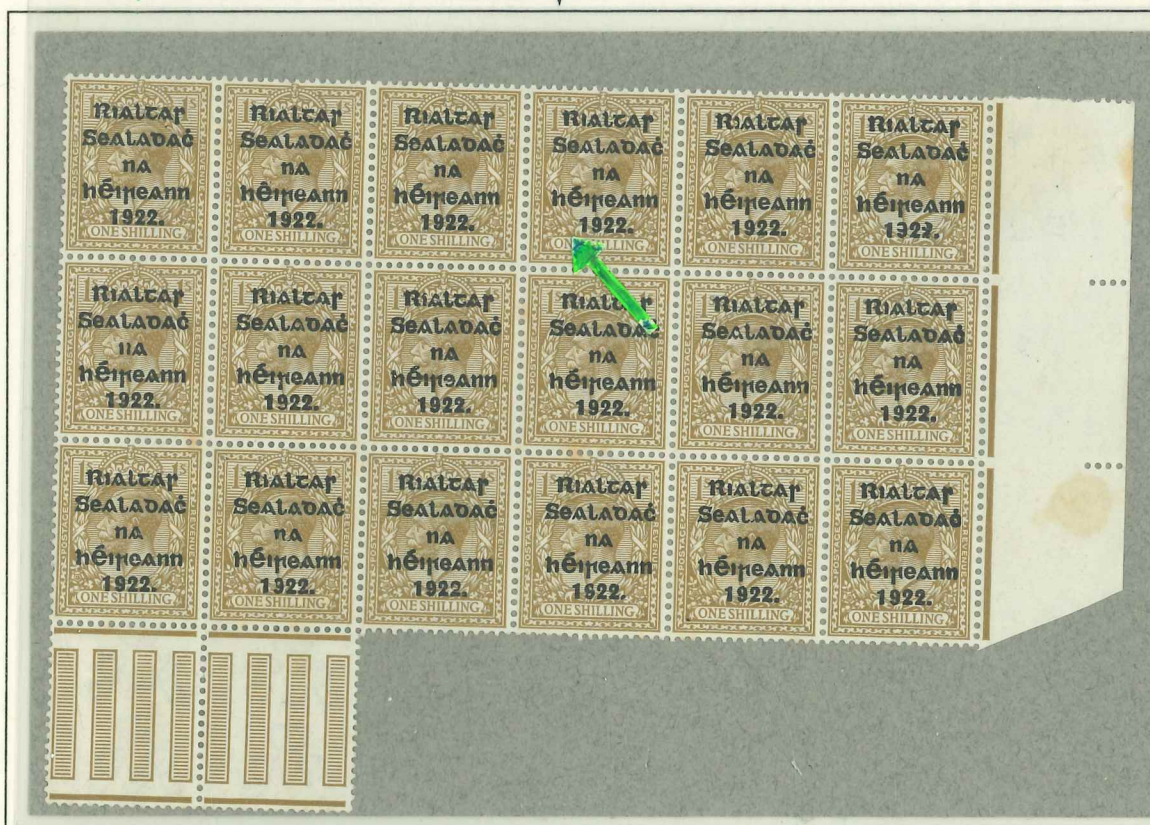

IRELAND

THOM FEBRUARY 1922 PRINTING VARIETIES

ONF error from Plate 3, Row 8, Stamp 10.

NOTE: The variety consists of a mutilated lower bar of 'E' in ONE with a short line making it appear as a 'F'. There is also a tiny dot remaining at the top end of the broken bar.