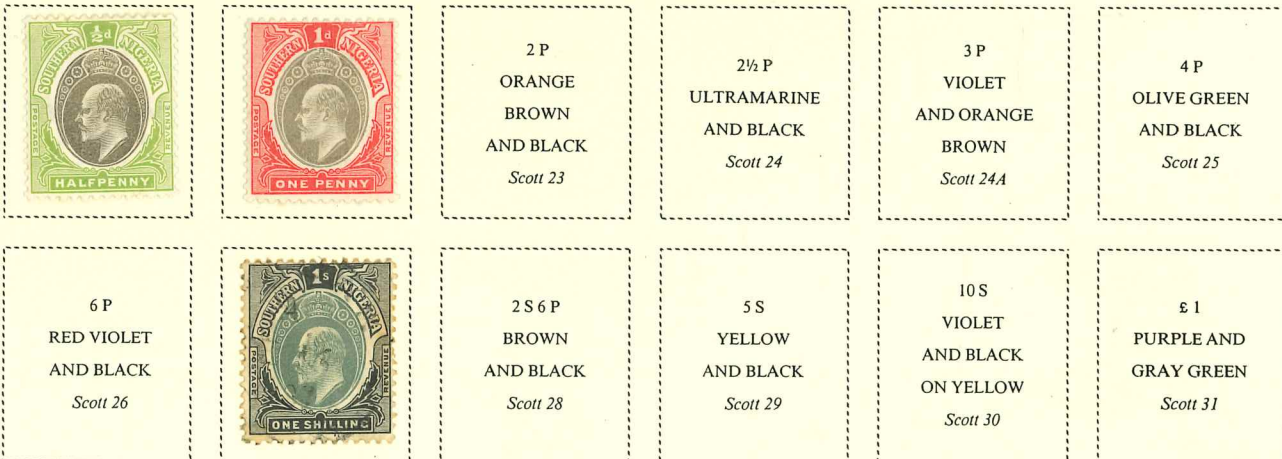

NORTHERN NIGERIA

1905-12

Watermark 3

2S 6P
BLACK
AND RED
ON BLUE
Scott 49

5S
GREEN
AND RED
ON YELLOW
Scott 50

10S
GREEN
AND RED
ON GREEN
Scott 51

£1
VIOLET
AND BLACK
ON RED
Scott 52

SOUTHERN NIGERIA

1901-07

£ 1
PURPLE AND
GRAY GREEN
Scott 20

Watermarked 3

2 P
ORANGE
BROWN
AND BLACK
Scott 23

2½ P
ULTRAMARINE
AND BLACK
Scott 24

3 P
VIOLET
AND ORANGE
BROWN
Scott 24A

4 P
OLIVE GREEN
AND BLACK
Scott 25

6 P
RED VIOLET
AND BLACK
Scott 26