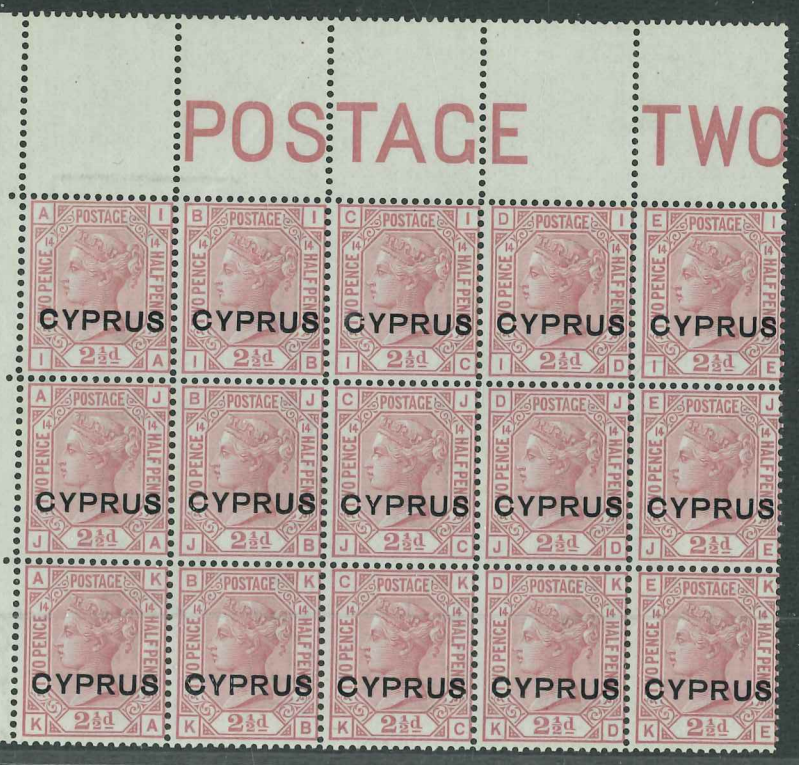

Closed C  
A.14-KO  
OK

TEAR  
DROP  
VARIETY  
POSITION  
1 C

CRACKED  
MI