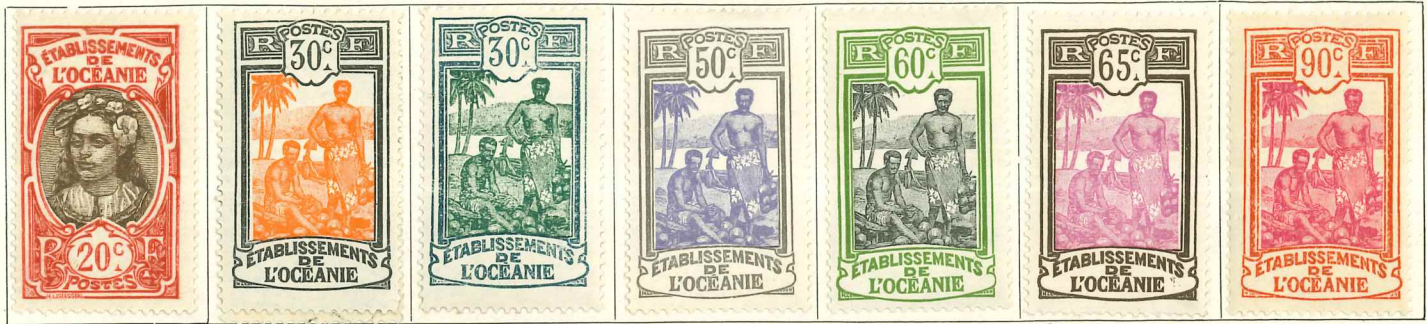

FRENCH OCEANIA—continued

1925-30—continued

54

57

58

59