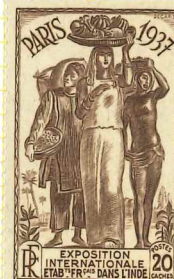

Postage Due

D 88/98

Nov 1923

D 108/14

16 sep 1929

112/17 15th April '37
 Phil Exba Paris.

FRENCH INDIA—continued

1929. As 1922, but inscribed in new currency

82/157

1931. Colonial Exhibition stamps. As Camerouns but inscribed "ET^S FRANÇAIS DANS L'INDE" and value in "caches" and "fanons"

1021

1021

1923—continued

1926-28. Surcharged as last in red or black

FRENCH INDIA—continued