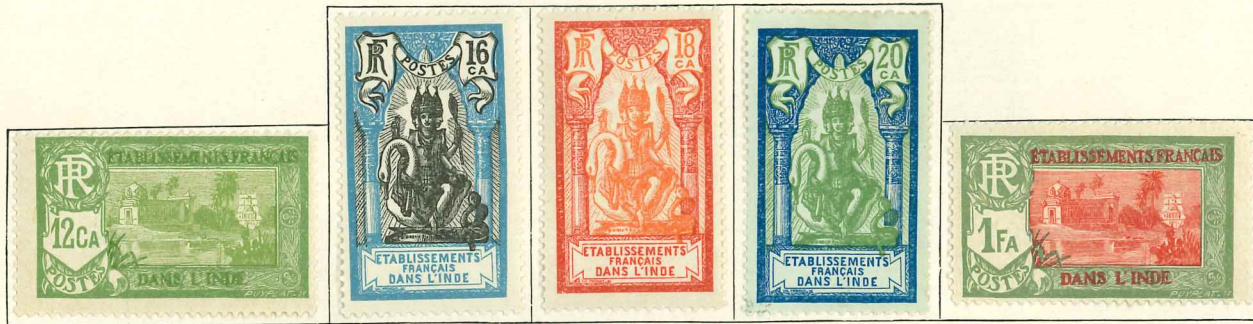

Postage Due

D 88/98

Nov 1923

D 108/14

16 sep 1929

112/17 15th April '37
 Phil Exba Paris.

FRENCH INDIA—continued

1929. As 1922, but inscribed in new currency

82/157

1931. Colonial Exhibition stamps. As Camerouns but inscribed "ET^S FRANÇAIS DANS L'INDE" and value in "caches" and "fanons"

1021

1021

1923—continued

1926-28. Surcharged as last in red or black

FRENCH INDIA—continued