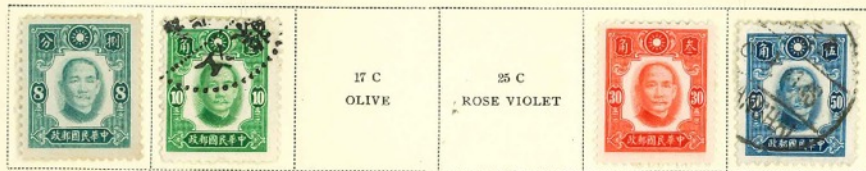

Unwatermarked

1941