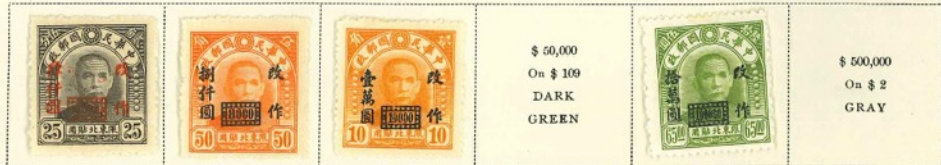

Stamps of China 1938-46	With Various Overprints and Surcharges