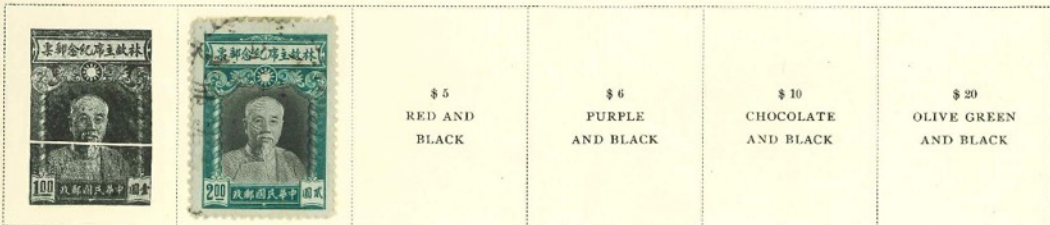

CHINA

Unwatermarked

1945

1945-46

1945

1945