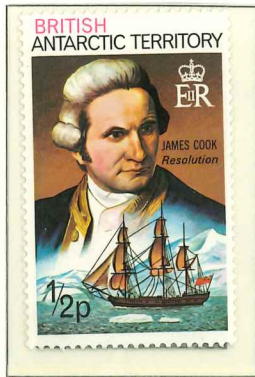

# BRITISH ANTARCTIC TERRITORY

1973

Wmk. Multiple St. Edward's Crown Block CA - Perf. 14 x 14 1/2