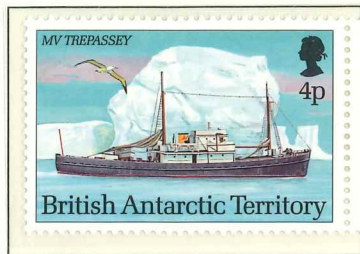

BRITISH ANTARCTIC TERRITORY

1993