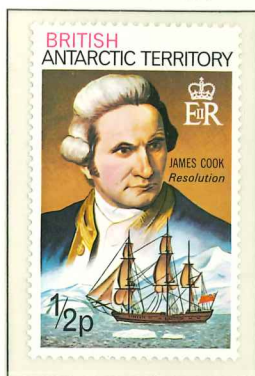

# BRITISH ANTARCTIC TERRITORY

1975/80

Wmk. Multiple Crown CA Diagonal

1975 - Perf. 14 × 14½

1978 - Perf. 14 × 14½

1978 - Perf. 14 × 14½

1979 - Perf. 14 × 14½

1979 - Perf. 14 × 14½