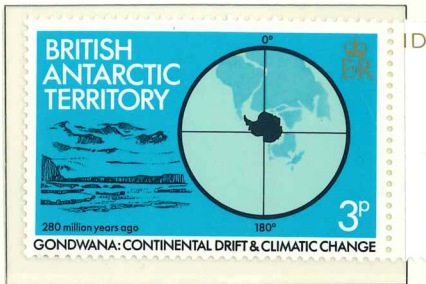

BRITISH ANTARCTIC TERRITORY

1982