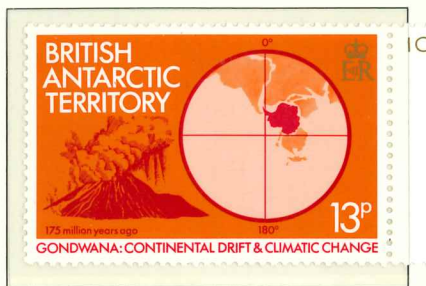

BRITISH ANTARCTIC TERRITORY

1982