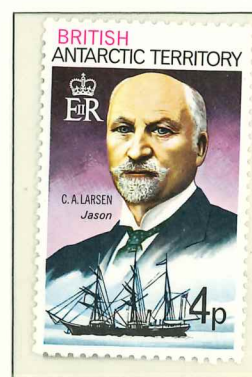

1980 - Perf. 12