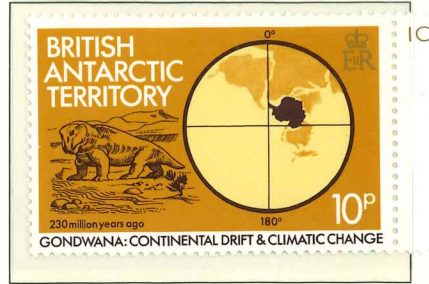

BRITISH ANTARCTIC TERRITORY

1982