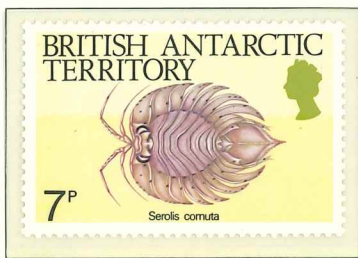

BRITISH ANTARCTIC TERRITORY

1984