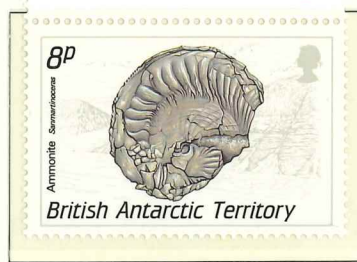

BRITISH ANTARCTIC TERRITORY

1990

Definitive series "Fossils"