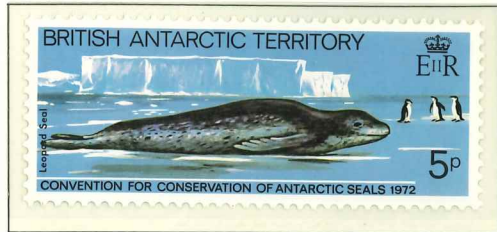

BRITISH ANTARCTIC TERRITORY

1983