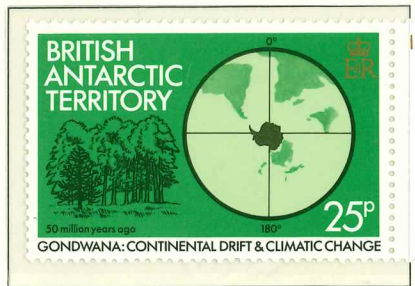

BRITISH ANTARCTIC TERRITORY

1982