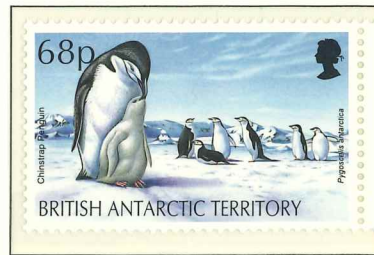

BRITISH ANTARCTIC TERRITORY

1992