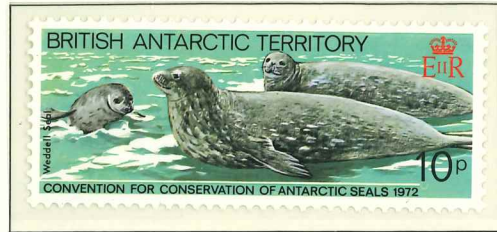

BRITISH ANTARCTIC TERRITORY

1983