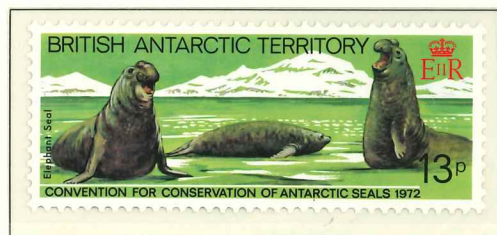

BRITISH ANTARCTIC TERRITORY

1983