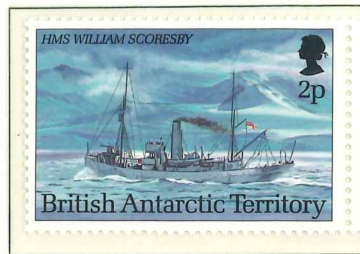

BRITISH ANTARCTIC TERRITORY

1993