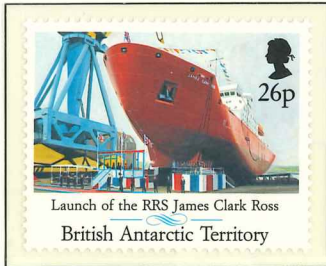

BRITISH ANTARCTIC TERRITORY

1991