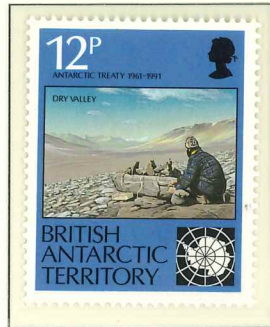

BRITISH ANTARCTIC TERRITORY

1991