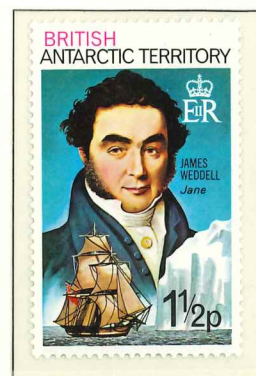

# BRITISH ANTARCTIC TERRITORY

1973

Wmk. Multiple St. Edward's Crown Block CA - Perf. 14 x 14 1/2

# BRITISH ANTARCTIC TERRITORY

1975/80

Wmk. Multiple Crown CA Diagonal

1975 - Perf. 14 × 14½

1978 - Perf. 14 × 14½

1978 - Perf. 14 × 14½

1979 - Perf. 14 × 14½

1979 - Perf. 14 × 14½