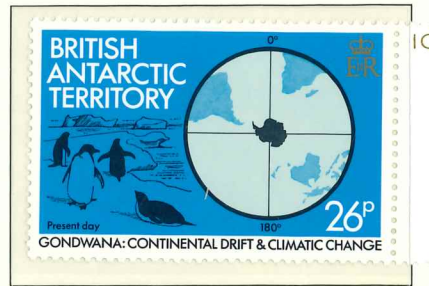

BRITISH ANTARCTIC TERRITORY

1982