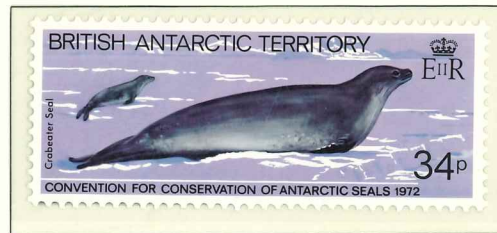

BRITISH ANTARCTIC TERRITORY

1983