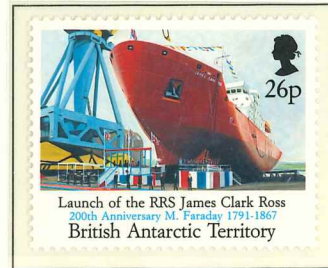

BRITISH ANTARCTIC TERRITORY

1991