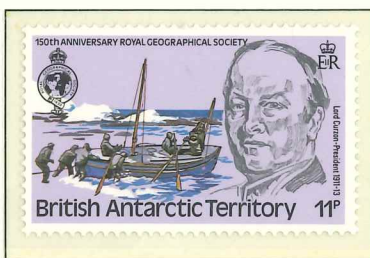

BRITISH ANTARCTIC TERRITORY

1980