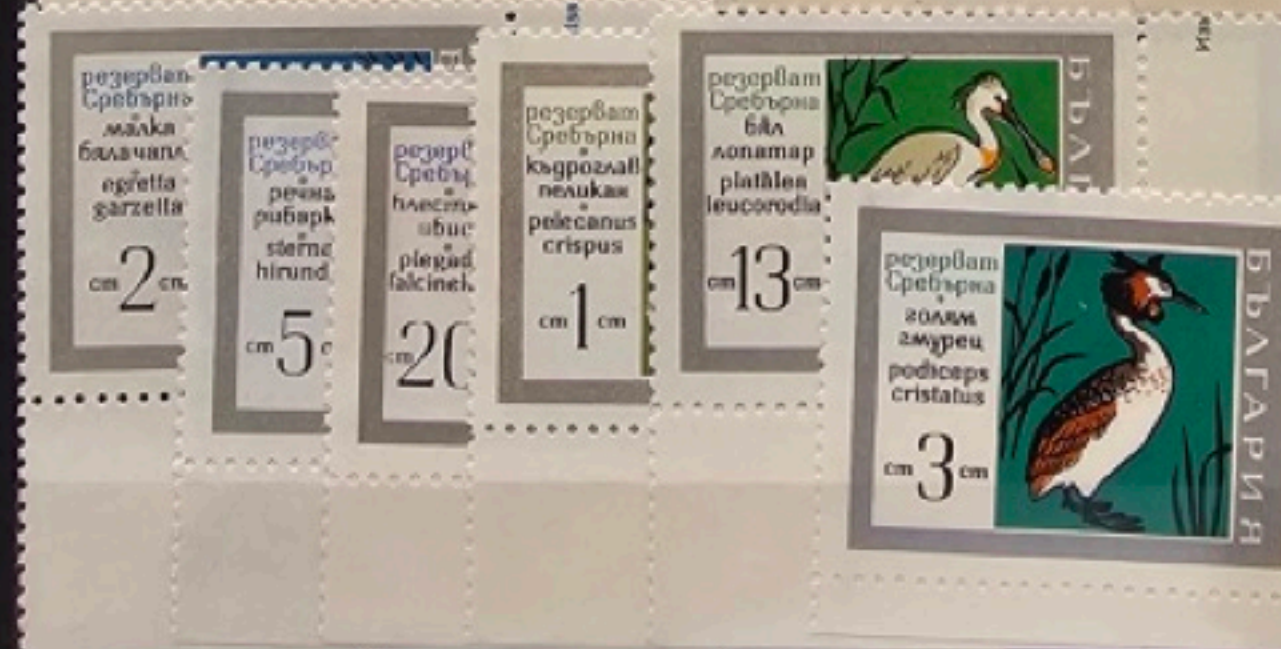

FIRST NATIONAL STAMP EXHIBITION 1967

ประเทศไทย THAILAND

念紀年週十九行發票郵國中
會覽展票郵

EXHIBITION COMMEMORATING THE 90TH ANNIVERSARY
OF CHINESE POSTAGE STAMPS

日十二月三年七十五國民華中
行發局總政郵部通交

DIRECTORATE GENERAL OF POSTS
REPUBLIC OF CHINA 1966