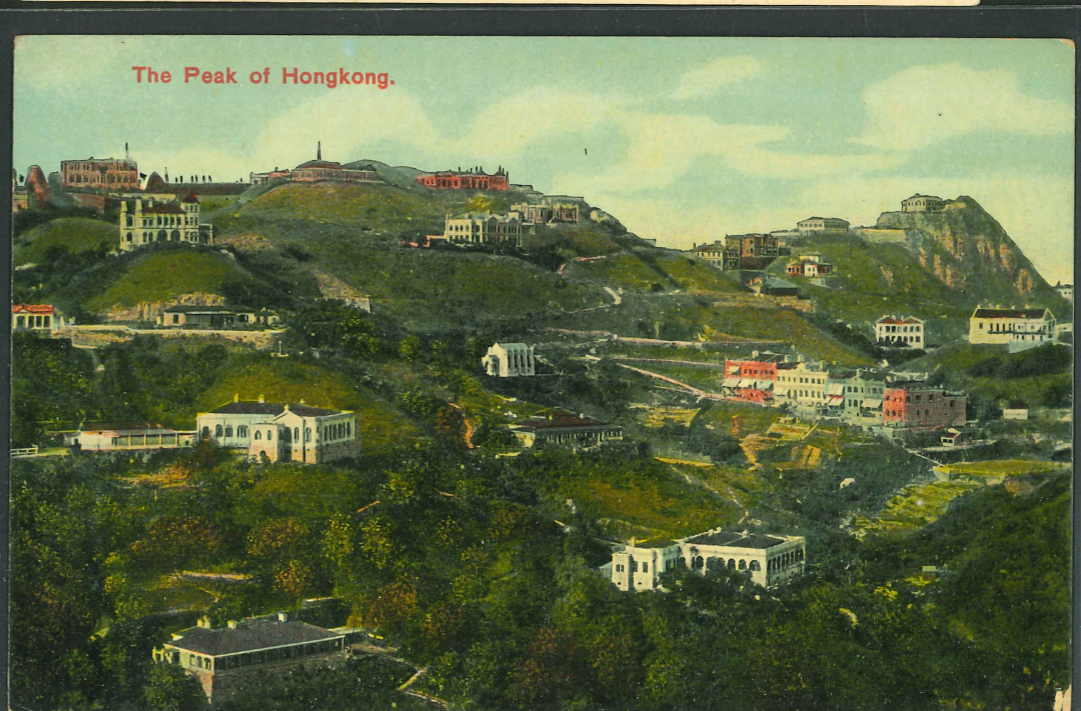

COPYRIGHT 95

LOOKING EAST, HONGKONG

View of Peak Buildings and Roads, Hongkong.

H. M. S. Phoenix in Kowloon damaged by typhoon of the 18th of September 1906

VIA SIBERIA

Mr. Heinrich Freese,
Dammstrasse 26,
K I E L
G E R M A N Y.