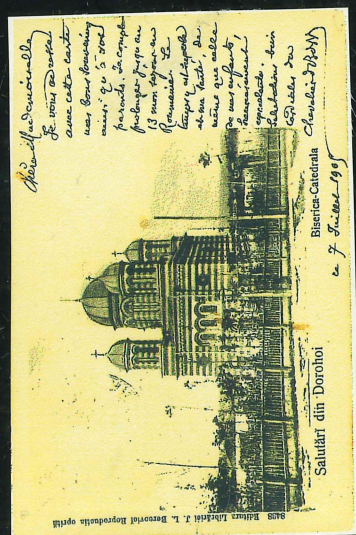

### RUMANIA - Railway Cancellations

'G. DORHOI' straight-line and boxed 'TREN' with date stamp adjacent on 10b rose U.P.U. picture post-card to Belgium, with 'BRUXELLES ARRIVEE 11 JUILLET 05' arrival and distribution postmark adjacent. Scarce.

27010903

TREN

121

*Strada Regina Elisabeta*

*N. 14*

*Focșani*

RM031227  
\$15.00  
5b Carol I Postal Card 1903 Tren 121 to Focșani.

ROMANIA. 1906 Cover to Stefanesti franked on reverse with 1903 15b violet tied by very fine strike of dated framed TREN-R. VALCEA, as Kiriac #1366 in green with Dargabani cds alongside.