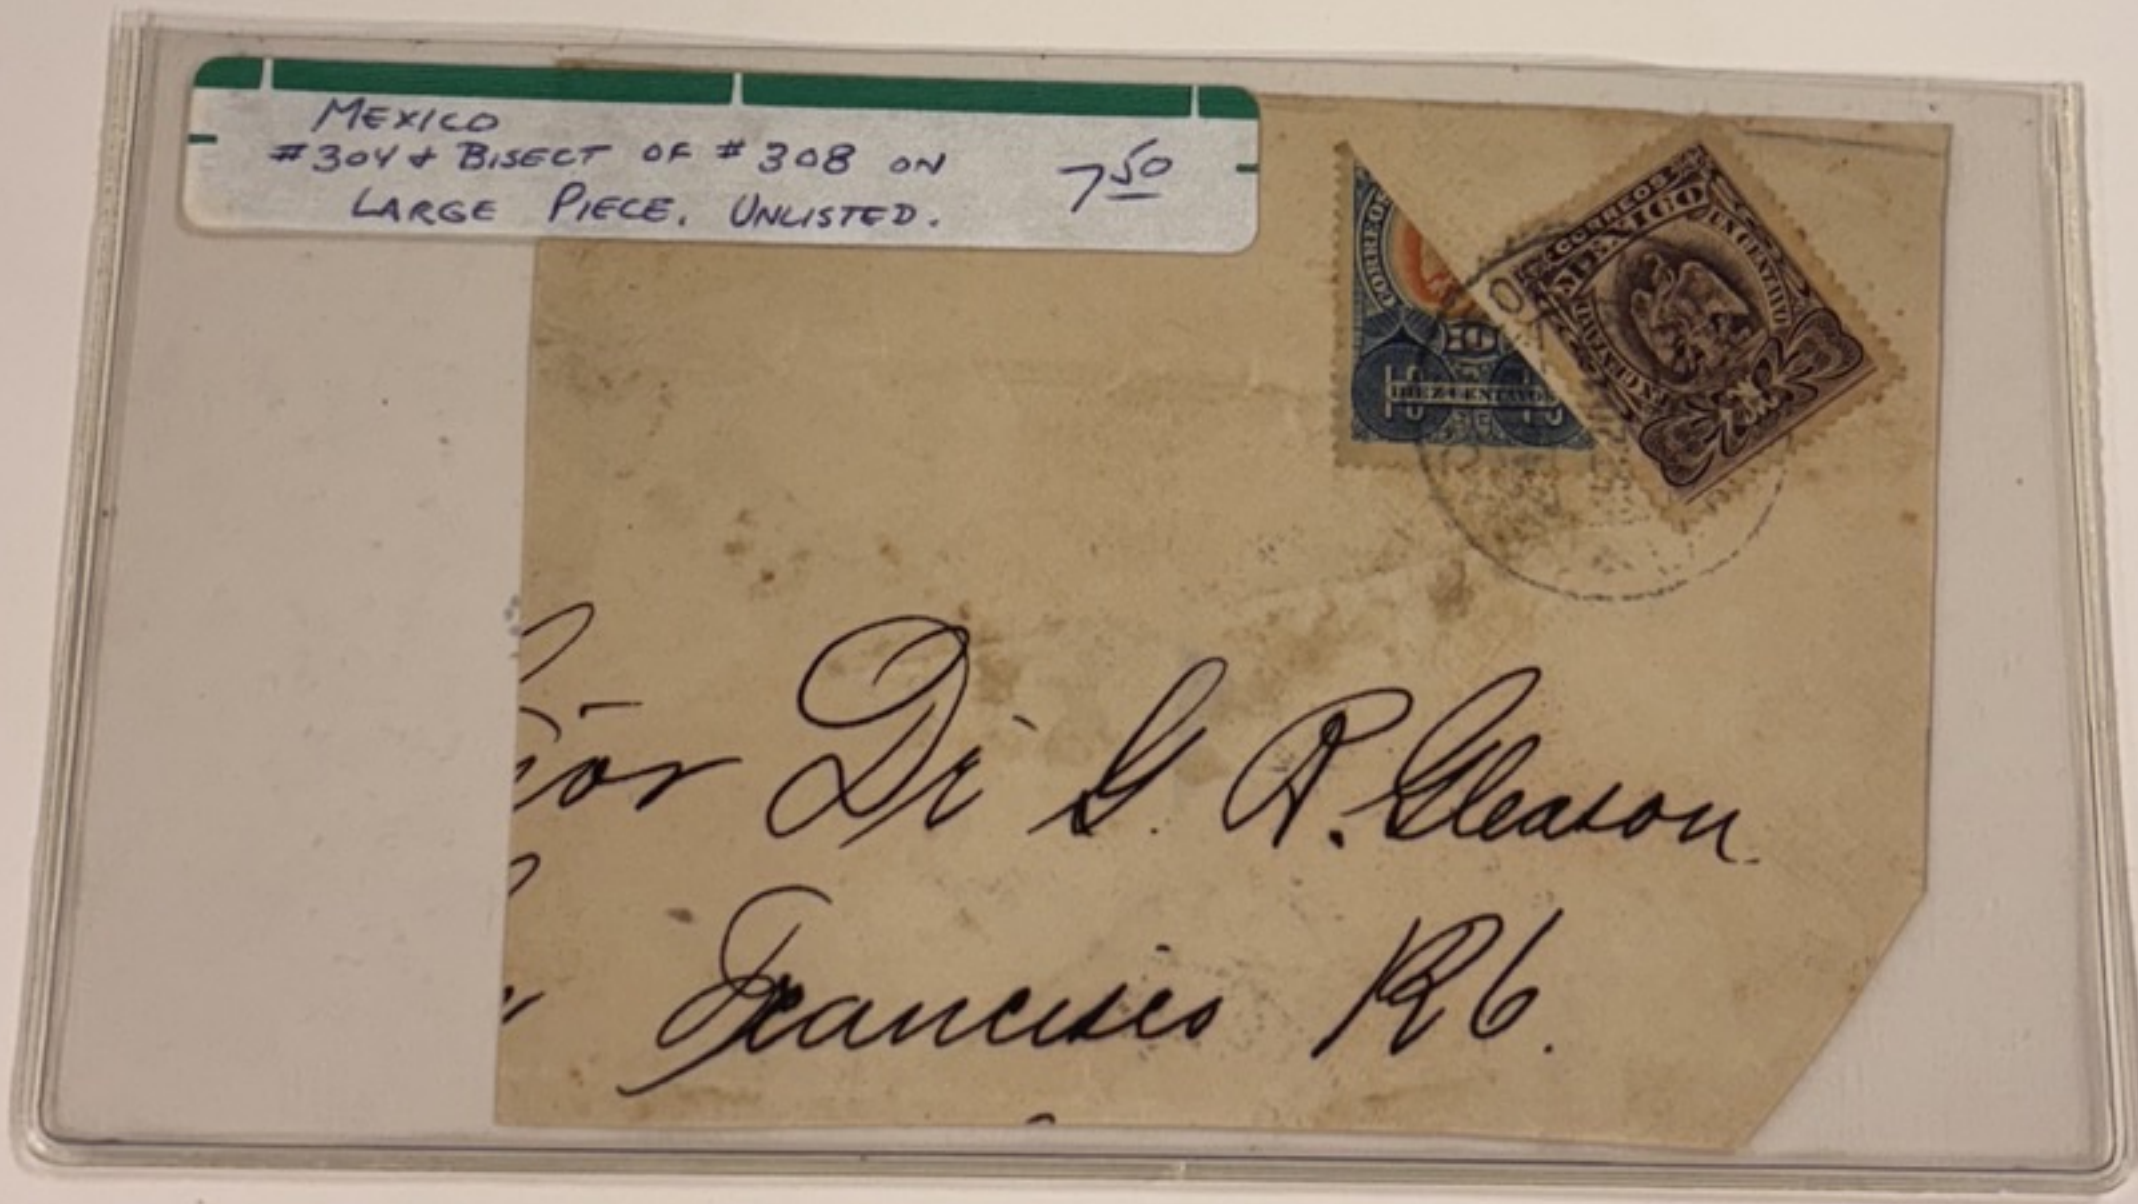

MEXICO
#304 + BISECT OF #308 ON
LARGE PIECE. UNLISTED. 750

Señor Dr. S. A. Pearson
Francisco Rb.

FRANCISCO RB