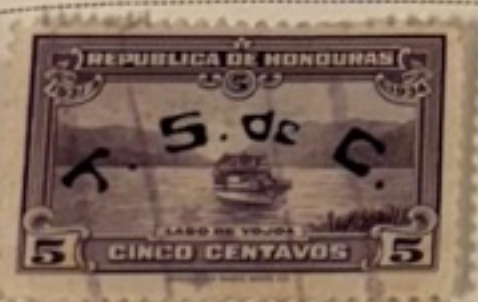

Regular Issue of 1931
Surcharged

T.S.de C.

1 C

BLACK BROWN

2 C

CARMINE ROSE

15 C

DARK BLUE