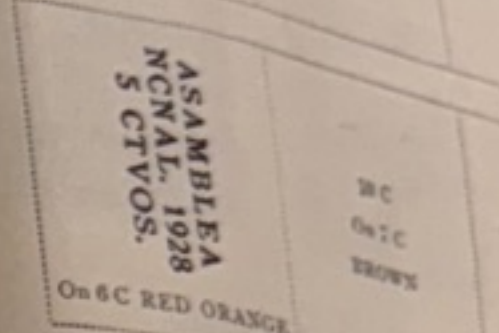

DUTCH INDIES

Unwatermarked
1933-34

50 C
ULTRAMARINE

80 C
VERMILION

1.75 G
YELLOW GREEN

2.50 G
PLUM