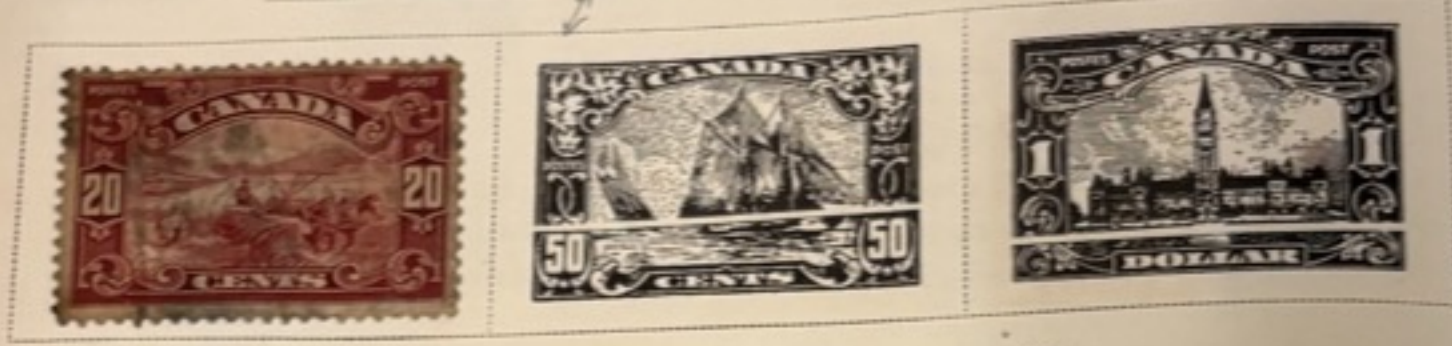

CANADA

Unwatermarked
1928-29

Set of 8
22-8580

COIL STAMPS

1930

4 C
YELLOW
BISTRE

5 C
DULL VIOLET

Set of 10m 20-92B

CANADA

Unwatermarked
1930

TOP WORLD
3 C
CARRIAGE