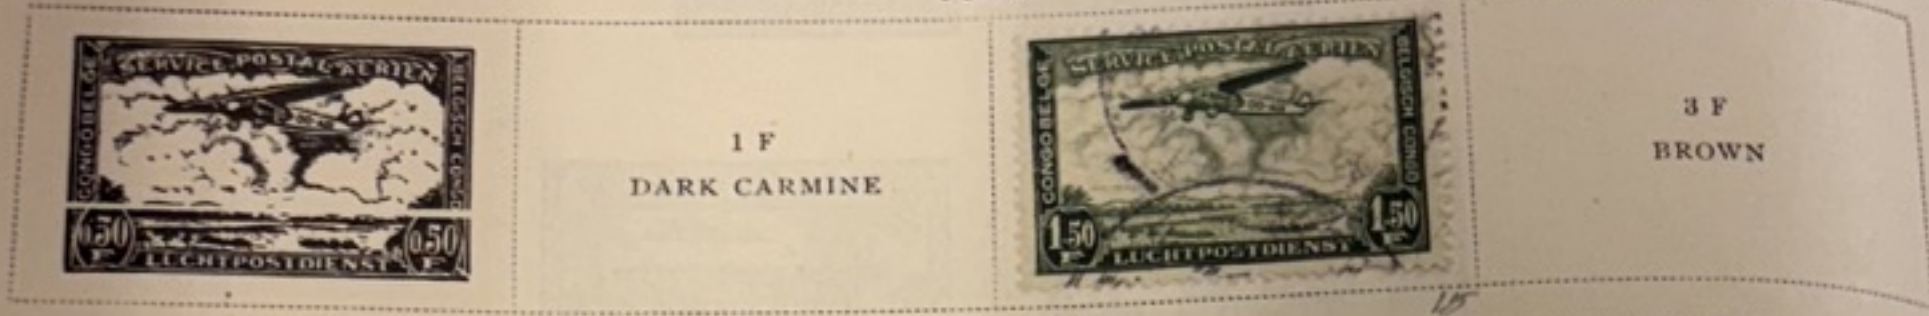

# CONGO

SEMI-POSTAL STAMPS

Unwatermarked

1930

CONGO

AIR POST STAMPS  
Unwatermarked  
1930

1934

1 F  
DARK CARMINE