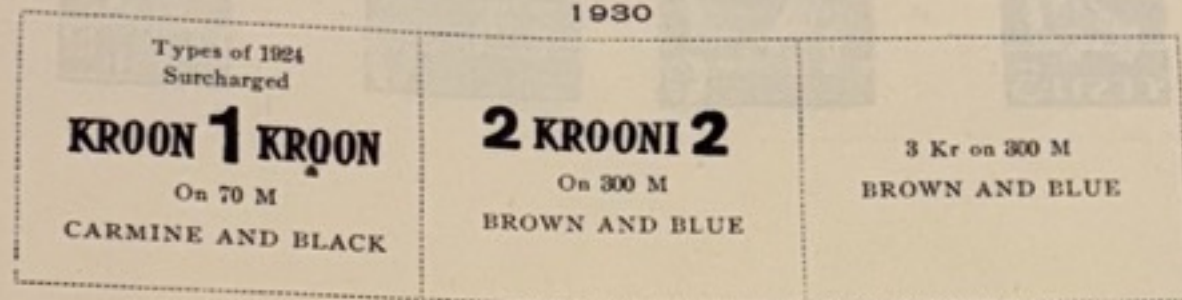

ESTONIA

Unwatermarked
1928-29

1930

1932

1933

MINT 114

1100