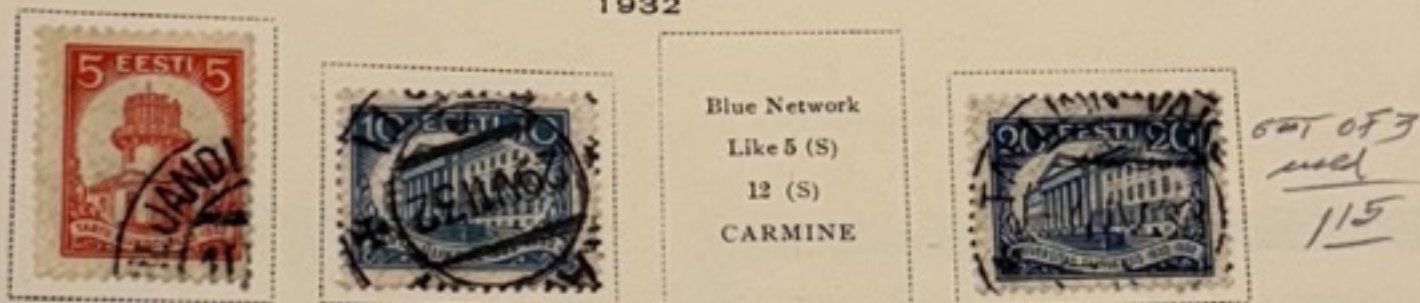

ESTONIA

Unwatermarked
1928-29

1930

1932

1933

MINT 114

1100