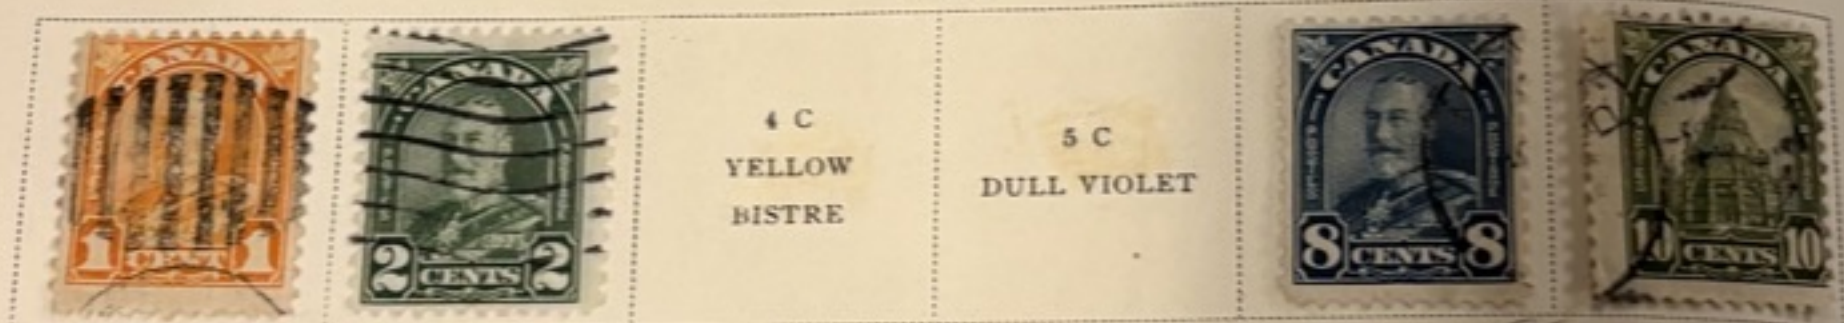

Set of 8  
22-8580

COIL STAMPS

1930

4 C  
YELLOW  
BISTRE

5 C  
DULL VIOLET

Set of 10m 20-92B

CANADA

Unwatermarked  
1930