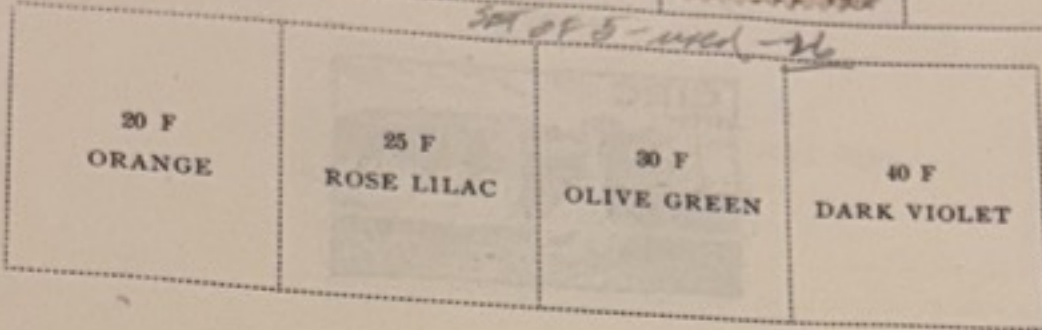

IRAQ

OFFICIAL STAMPS
Watermarked Multiple Crown and Script C. A.
1932