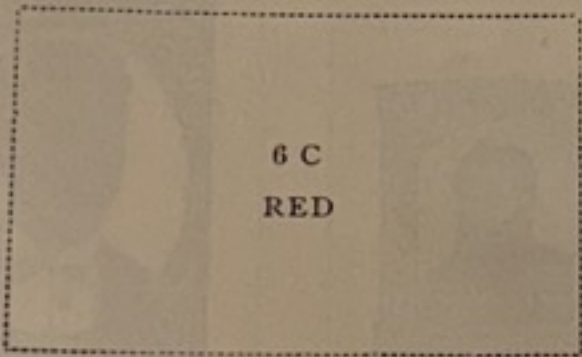

# BRUNEI

Watermarked Multiple Crown and Script C. A.

1929

1931

100

<p>Types of 1907-26 5 C LIGHT GRAY</p>	<p>25 C DARK VIOLET</p>	<p>30 C ORANGE AND RED VIOLET</p>	<p>50 C BLACK ON GREEN</p>	<p>\$1 RED AND BLACK ON BLUE</p>
--	-----------------------------	---	------------------------------------	--