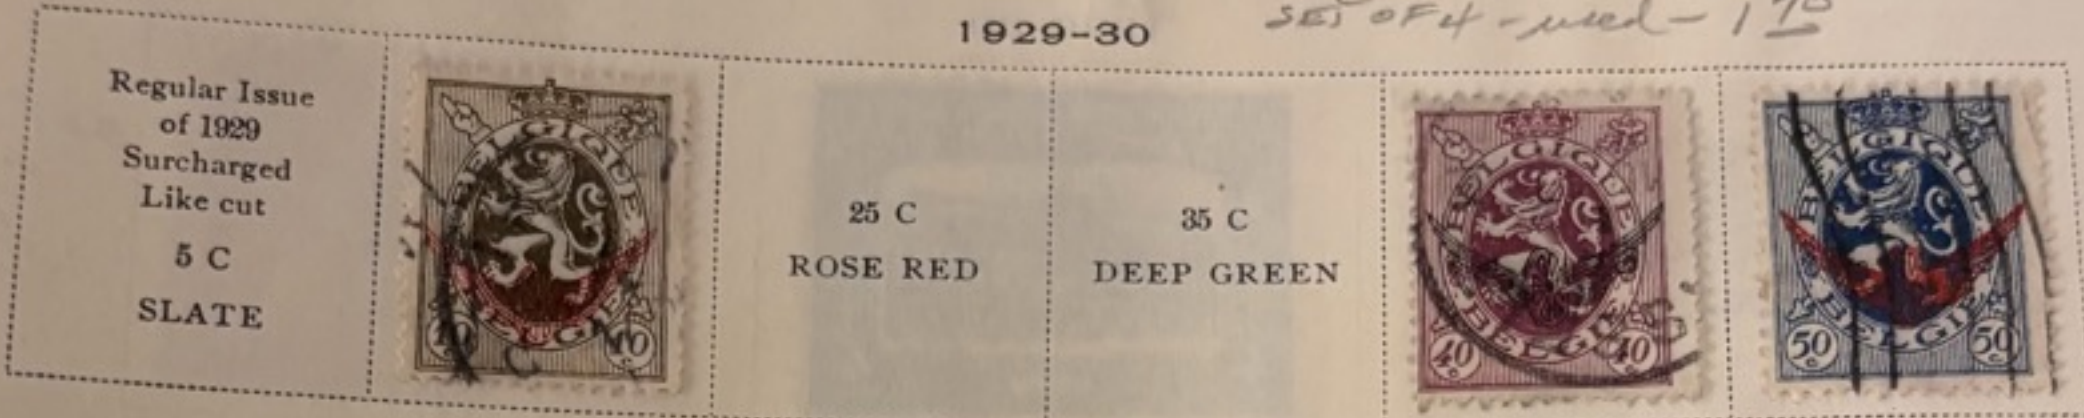

# BELGIUM

OFFICIAL STAMPS

Unwatermarked

1929

1.50 F  
BRIGHT BLUE

1929-30

*SET OF 4 - used - 170*

Regular Issue  
of 1929  
Surcharged  
Like cut  
5 C  
SLATE