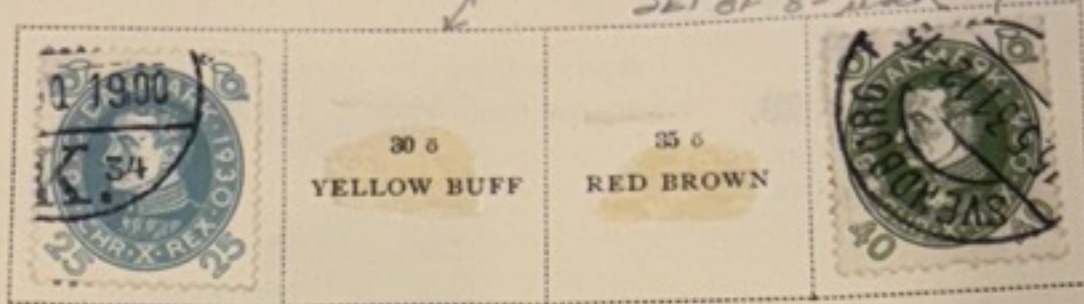

# DENMARK

Watermarked Multiple Crosses  
1930

10  
DARK VIOLET

SET OF 3  
used  
198

20 ø  
VIOLET

20 ø  
DARK GRAY

20 ø  
LIGHT GRAY

30 ø  
YELLOW BUFF