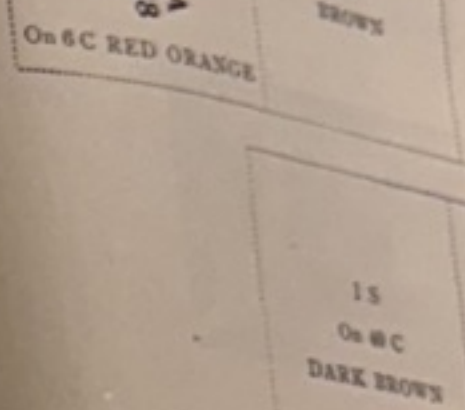

DUTCH INDIES

Unwatermarked
1933-34

50 C
ULTRAMARINE

80 C
VERMILION

1.75 G
YELLOW GREEN

2.50 G
PLUM