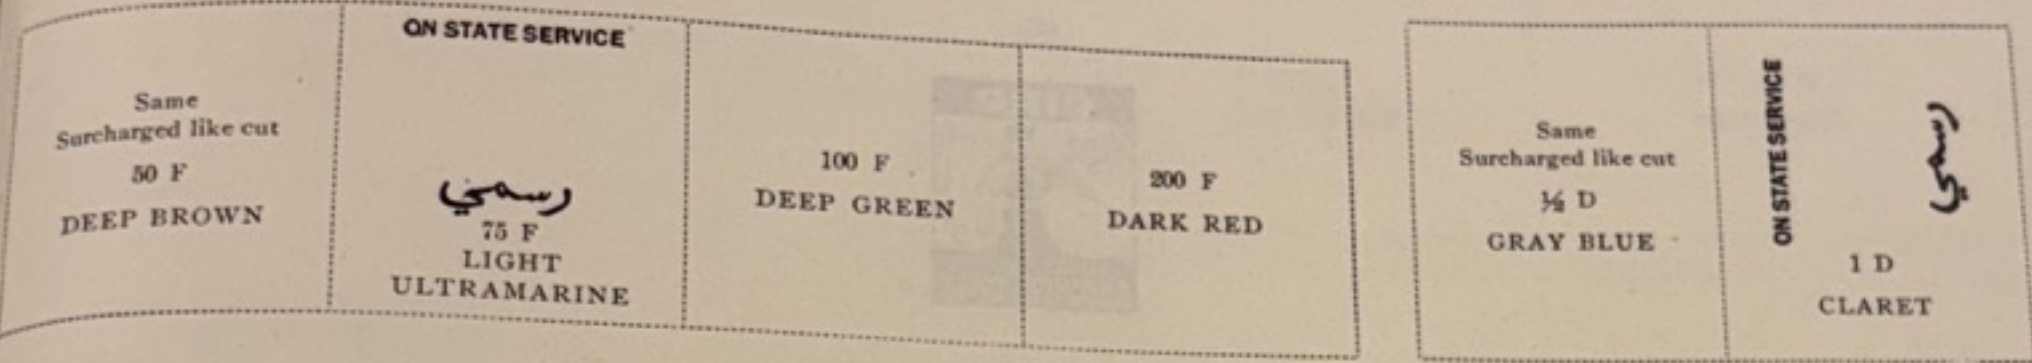

IRAQ

OFFICIAL STAMPS
Watermarked Multiple Crown and Script C. A.
1932