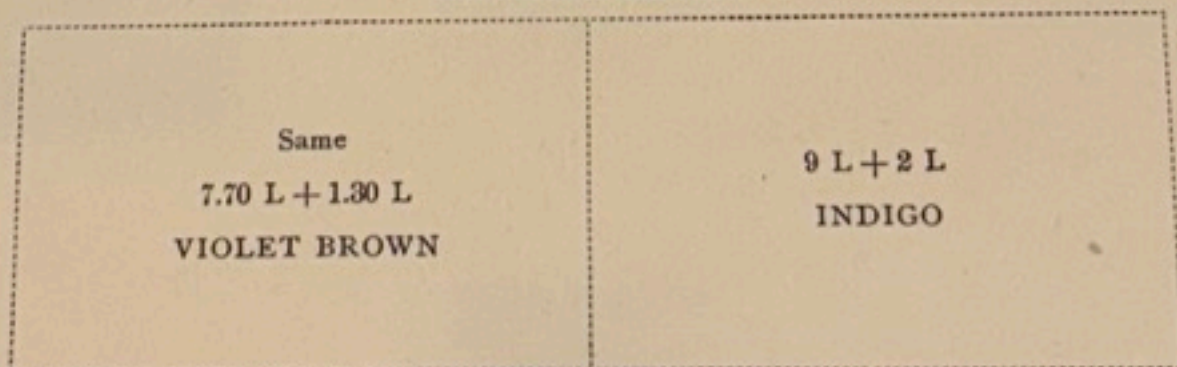

# ITALY

AIR POST STAMPS  
Watermarked Crown  
1930

SET OF 6  
as is  
106

Watermarked Crowns  
1930

Unwatermarked

Watermarked Crowns  
1931

106

ITALY