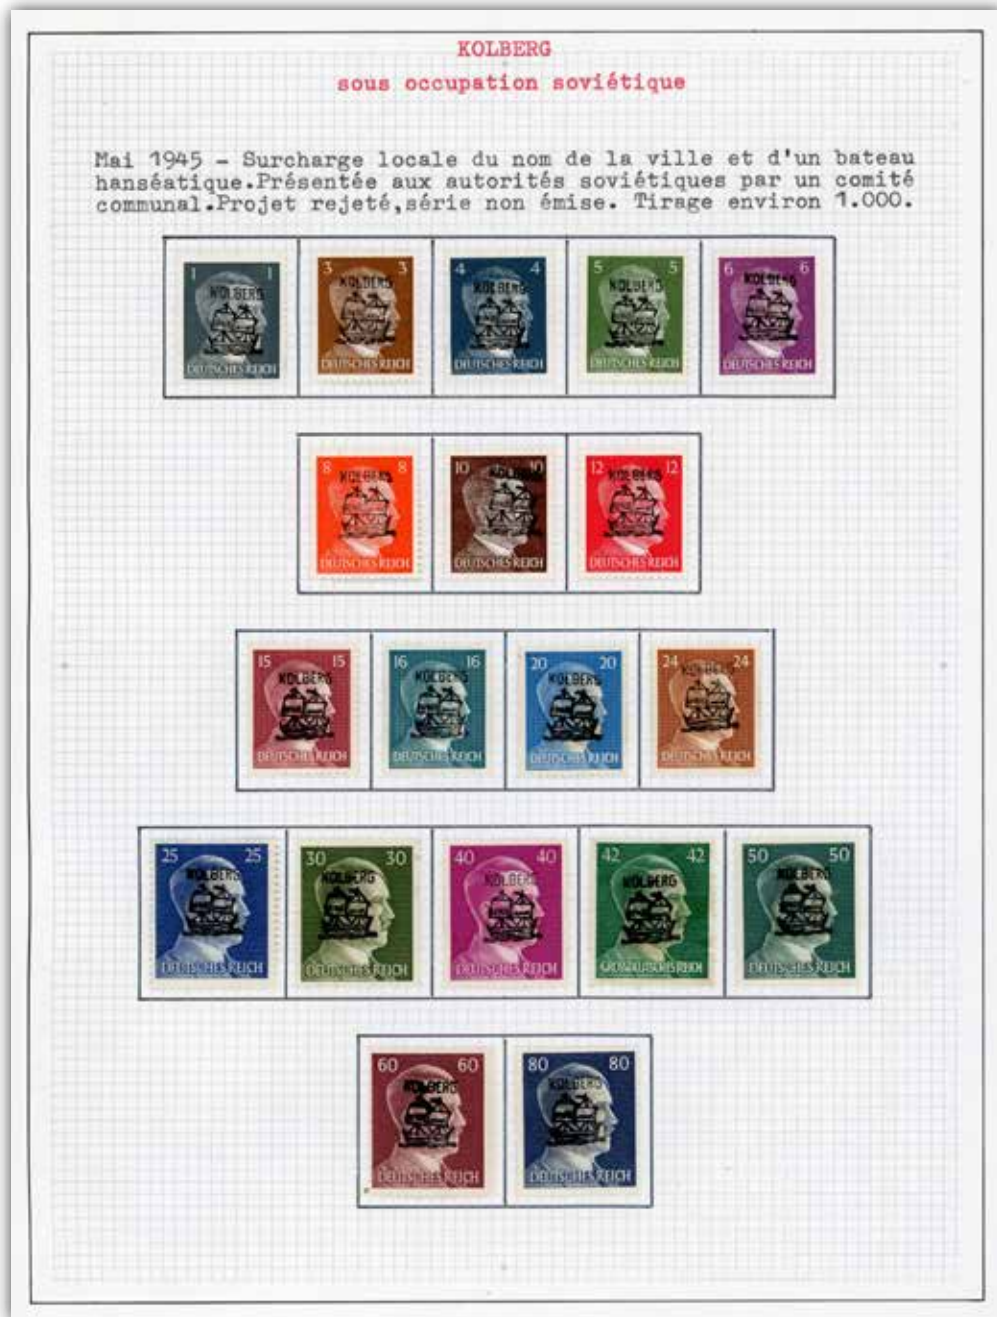

50056

** * (*) ☉ Collection

220 - 380

Germany: 1900-1970, in three large stockbooks very interesting item including many mint **/* before 1945, nice Occupation period collection 1945/1949, local issues, BRD, some colonies and dependencies and more. Fine condition, must see!

50057

✉ Collection

100 - 200

Germany: 1921-1966, 4 Inflation covers 1921-22 (incl. 1 from Austria) with mass frankings incl. 3 x official covers - 2 from Barmen & 1 from Leipzig + a 1966 Mega mass franking with 1Pf grey on cover from Hamburg to Vienna, unusual items.

50058

** * △ ☉ ✉ Collection

15'000 - 20'000

Germany: 1945-46, specialised and comprehensive collection of Soviet Occupation issues in 3 albums, very well written up on typed-up pages, with mint & used stamps, plate varieties, covers and stationery cards, incl. Berlin & Brandenburg