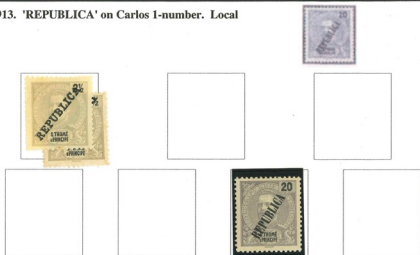

San Thomé & Príncipe

1913. 'REPUBLICA' on Carlos 1-number. Local