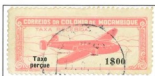

1948 Air Post. "TAXA RECEBIDA" + "Taxe percue"