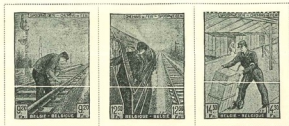

BELGIUM

PARCEL POST STAMPS
1942-46