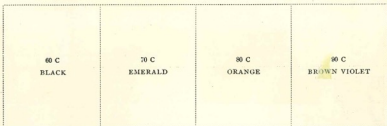

BELGIUM

PARCEL POST STAMPS
1942-46