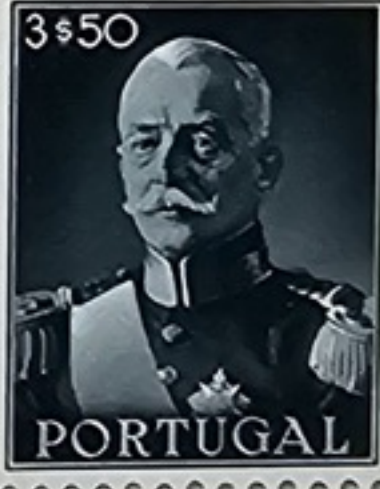

1945. PRESIDENT CARMONA
Souvenir Sheet

1945

400

COURVOISIER S.A.

PREÇO 1500