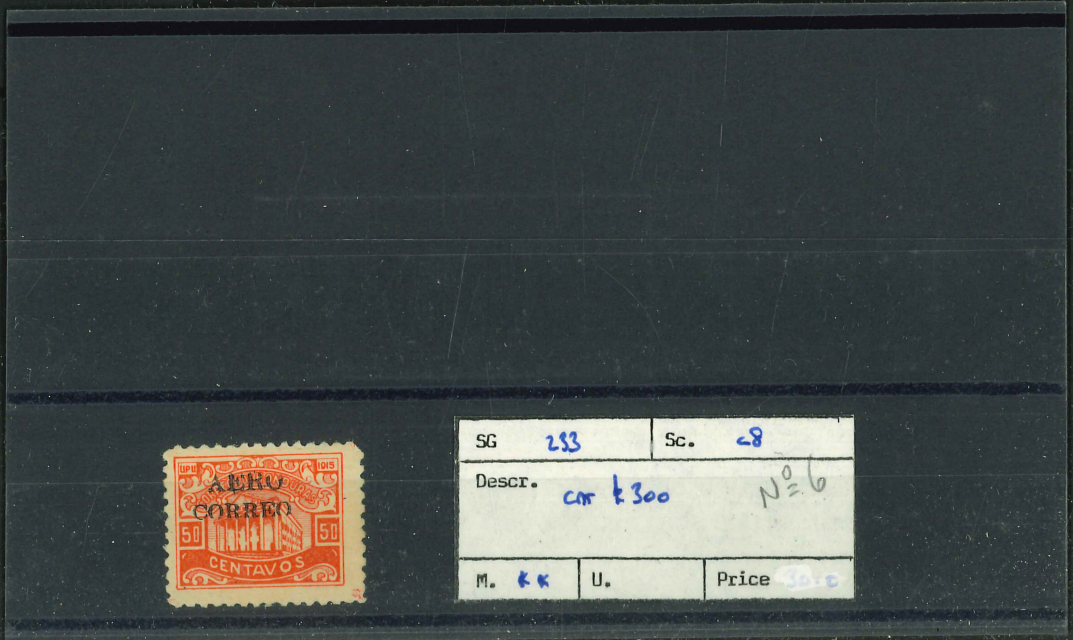

SG	233	Sc.	28
Descr.	cm k300 N°6		
M.	**	U.	Price 30.0