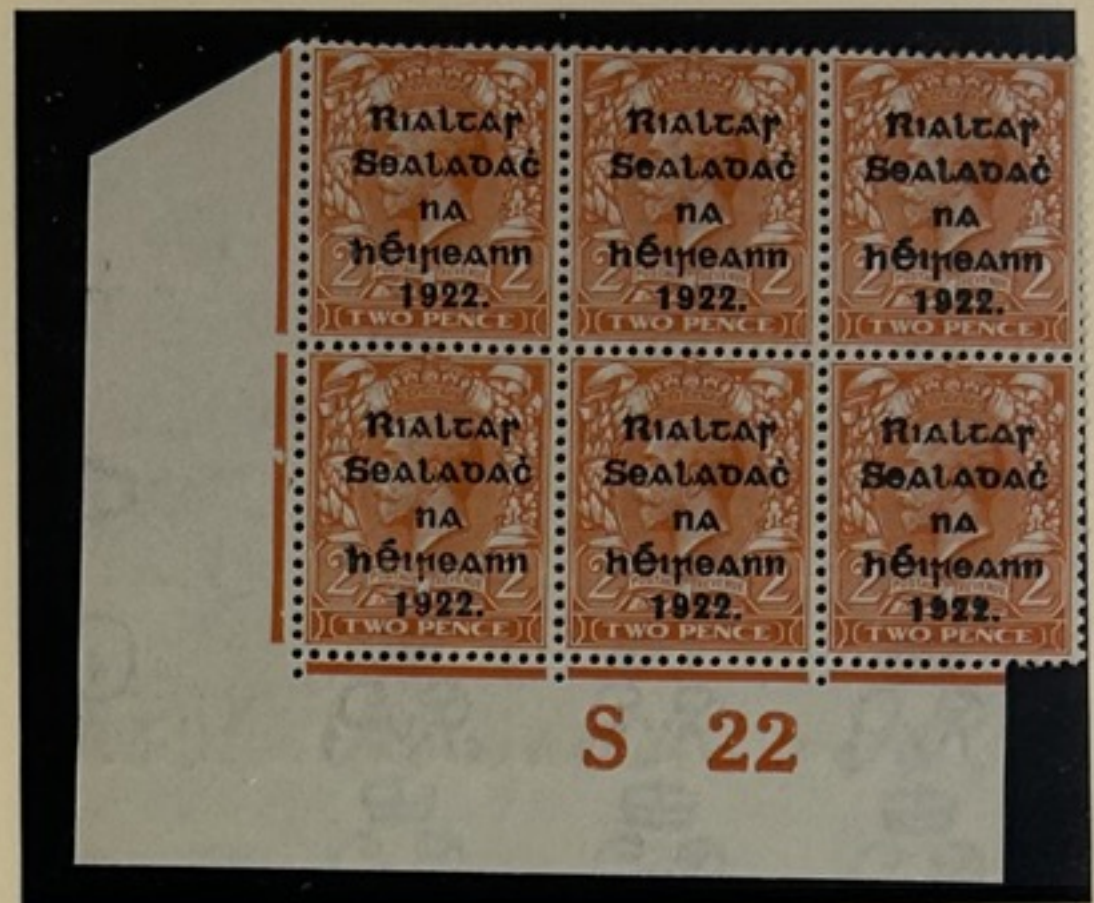

PROVISIONAL GOVERNMENT of IRELAND - ISSUE 6T
HARRISON CONTROL BLOCK with OVERPRINT by ALEX. THOM

CONTROL REFERENCE TC80
S22 IMPERFORATE

2d. Die 1 OVERPRINTED STAMP
REFERENCE T28
ORANGE & BLUE BLACK INK

PRINTER HARRISON & SONS
PRINTER'S PLATE 9b

OVERPRINT CONTRACTOR THOM
OVERPRINT SETTING 2a

WATERMARK W14 - Type III

PERFORATION COMB SETTING - Type 2

CONTROL BLOCK FEATURES and VARIETIES

Blotted numerals in '1922' stamp R20/3 (UF6o)

(4 x umm incl. control)

€280