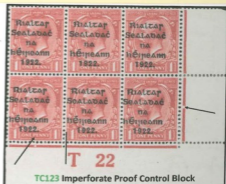

TC123 Imperforate Proof Control Block

1d Scarlet with Dull Black Overprint T26DB.
Proof Reference PR16

Royal Mint Plate 87b Characteristics
Dot breaking inner of right side rule adjacent to row 20. Dot in jubilee line under 'PE' of stamp R20/10.

Harrison Control Characteristics
'T22' shift to the left, but within confines of adjacent jubilee line. Top of 'T' to jubilee line 2.0mm.

Thom Overprint Setting 5 Characteristics
Dull black ink. Measurements R19 & R20/10,11,12
A 19.8mm, B 19.8mm, C 50.6mm.

Setting Variants

R19/10 'i' over '1' of '1922.'

R19/11,12 'éi' over '1' of '1922.'