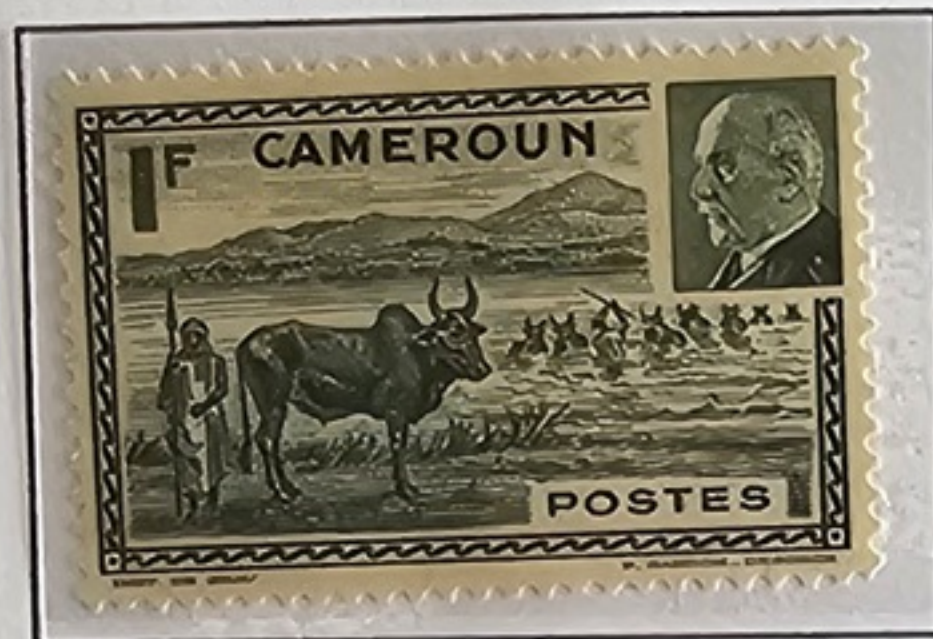

24

Petaïn Issue
1941