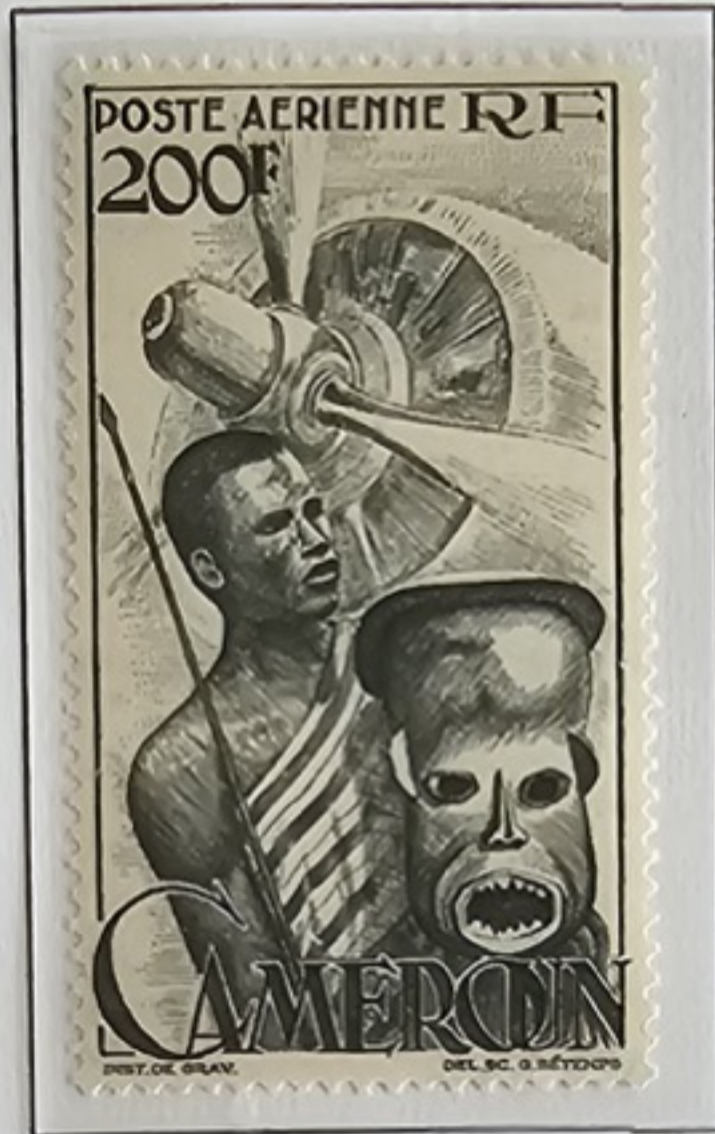

CAMEROUN

AIR POST STAMPS

Birds Over Mountains, Cavalry and Plane,
and Warrior, Mask and Nose of Plane

1947