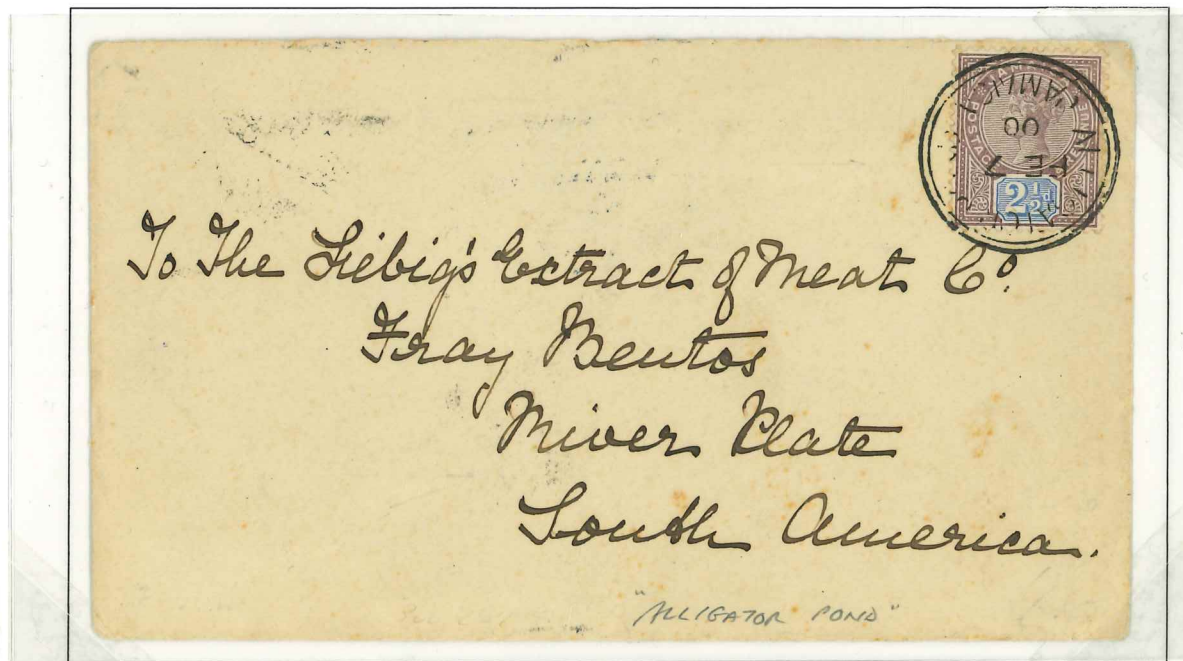

1889 2<sup>1</sup>/<sub>2</sub>d

Die Proof. Ex Vestey

Plate No.

TRD

Cover to Argentina

Temporary datestamp from Alligator Pond on piece, October 1891. Cover from Alligator Pond to Fray Bentos, River Plate, South America.

gum

Key plate types. Unauthorised 1d bisect on part of a mourning cover. Kingston squared circle postmark, 3rd May 1892. Inverted watermark and 'brown gum' varieties of the 2d.