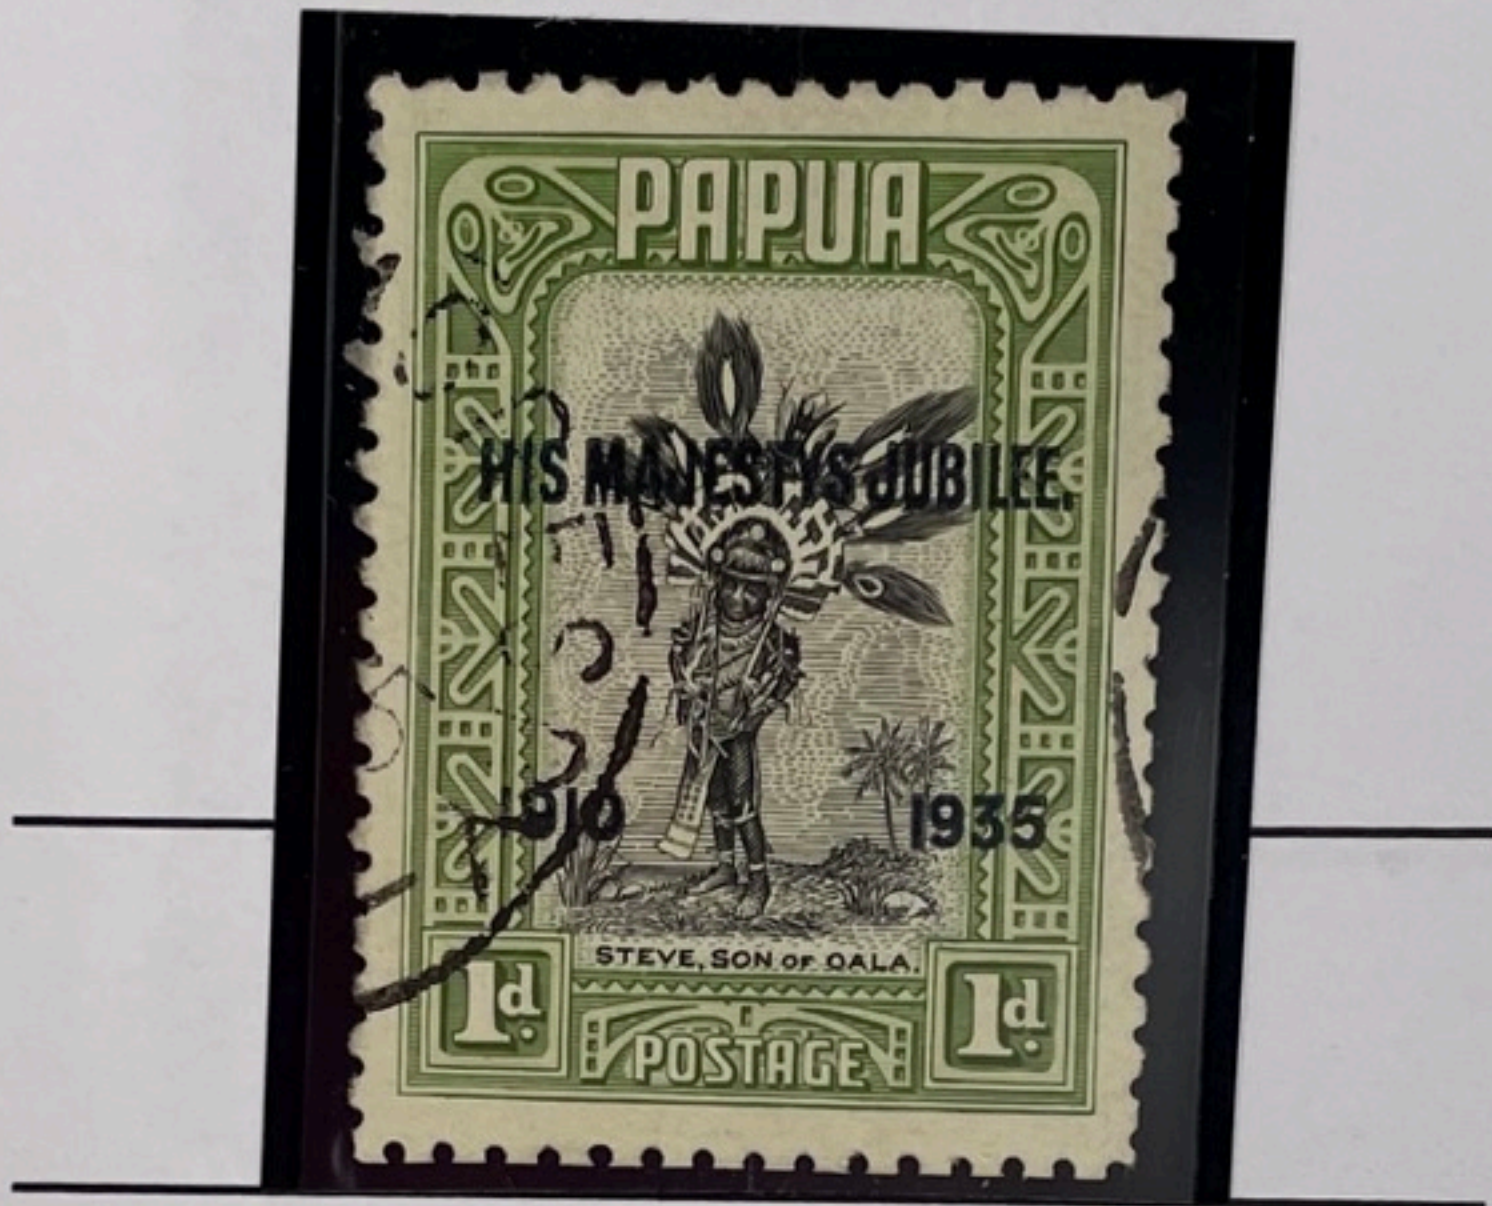

PRICE

80.-

COLLECTORS EXCHANGE

Sc# 114 VAR SG# 150a
DESCRIPTION: _____

ACCENT FLAW

YEAR 1935 PRICE 80.-

COLLECTORS EXCHANGE

Sc# 114 VAR SG# 150a