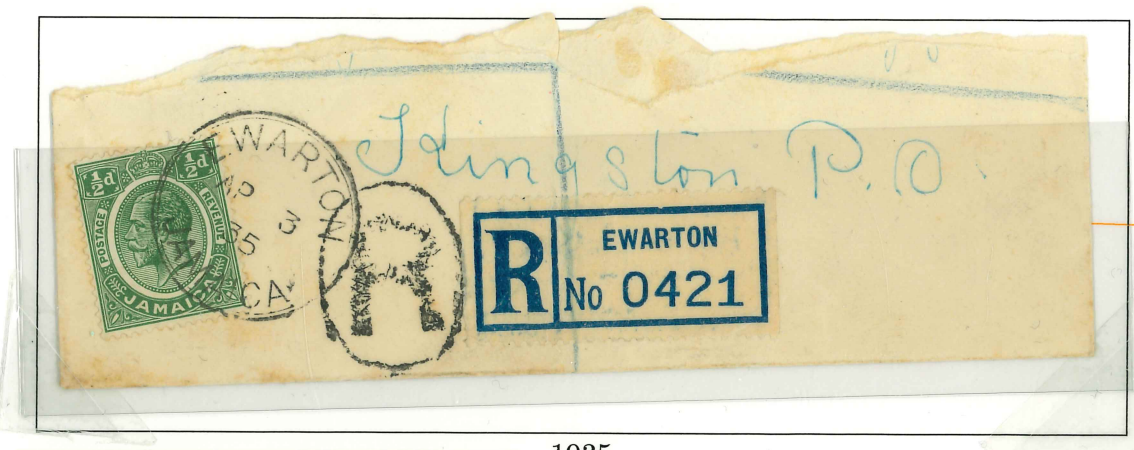

1927 1/2d

Bow flaw. Early state of frame break.

Three specimen stamps attached to part of the ledger page. Large red double circle cancellation: POSTES ET TELEGRAPHES \*MADAGASCAR\* COLLECTION DE BERNE. Released from the archive.

George Vth 1/2d.

1927 1/2d

Die proof. Ex Vestey

Die proof. Ex Vestey

Issued stamp

George Vth 1/2d. Issued 3rd November 1927.

1927 1/2d

Plate 1. 1927

Plate 3. 1932

Plate 3. 1929

Plate 3. 1938

George Vth 1/2d. Printings.

1927 1/2d

1932

1934

1935