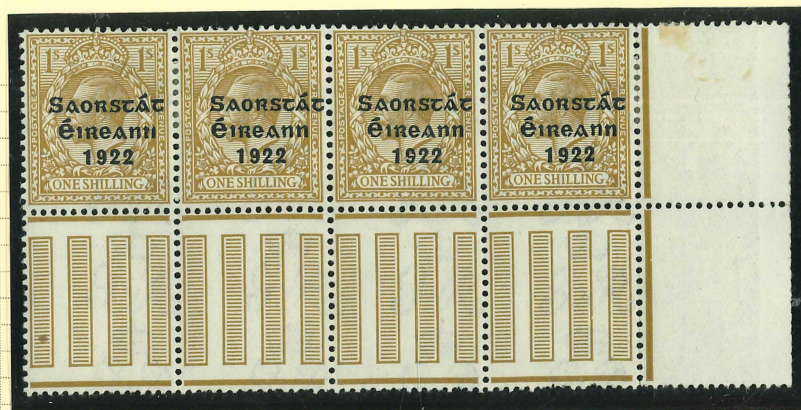

OVERPRINT ERRORS

T58d (fm)
Overprint Setting 2
Variety
T58d - 's' over 'e'
Stamp from R10/10

€120

€75