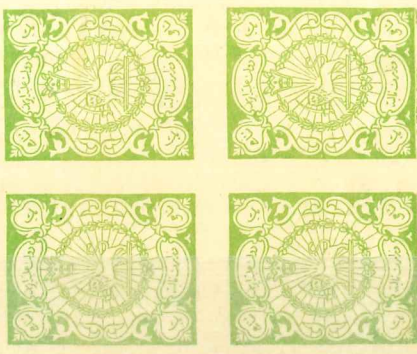

217478

A (1)

Collections, Lois etc.

color Error

TSHAPKHANE DOWLATI.
IRAN

چاپخانه دولتی ایران

TSHAPKHANE DOWLATI.
IRAN

چاپخانه دولتی ایران

All Error skiffed

This certificate is not valid without the embossed seal. To view expert committee members and authentic this certificate visit <https://www.iranphilately.org/certificates/>

انجمن مطالعات تمبرشناسی ایران

“Scott: 576

Persiphila: 547B

Farahbakhsh: 423

*** 1915 Ahmad Shah Coronation Issue - A complete sheetlet of 5 of 3 Tomans orange brown, brown red, & gold (perf. 11.5), is genuine unused, no gum.” ***

B. Nam. Esfahani