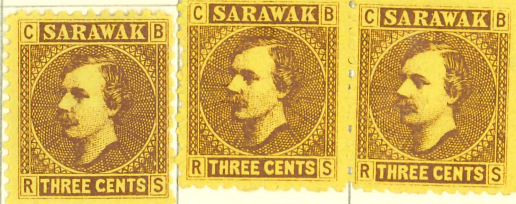

O SENATOR STANDARD ALBUM LEAF No. 0387  
STANLEY GIBBONS PUBLICATIONS LTD. LONDON AND RINGWOOD  
MADE AND PRINTED IN ENGLAND

PROVE  
A.  
L. 187

1

2

4

5

12

22

52

62

72

SIMPLEX ALBUM LEAF  
No. 3813  
STANLEY GIBBONS LTD. LONDON, ENGLAND  
Made and Printed in England

A  
RogH

60

90

96