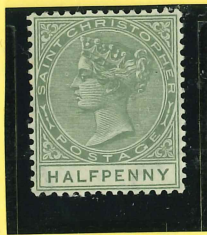

X

Country ST. CHRISTOPHOR

Scott # 8 VAR. StanGib # 11 VAR

Description VAR: WATERMARK
DISPLACED HORIZONTALLY.

Year 1882 Price $ 40-

CODE _____

PROUD MEMBER OF: APS (LIFE), RPSC, CSDA, FSDA, SDAG
www.CollectorsExchangeOnline.com

www.C-LineProducts.com
Style #62058 1-888-860-9120