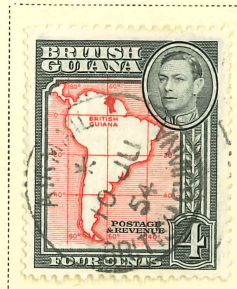

BRITISH GUIANA

Watermarked Multiple Crown and Script C. A.

1938

311a

309

308

310

310b