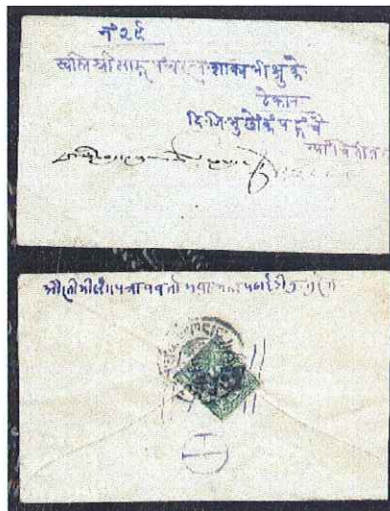

GEOFFREY FLACK TIBETAN STAMPS AND POSTAL HISTORY OPINION

Date: September 30, 2006

Number: 1189

In my opinion the Tibetan cover illustrated on the right is a genuine commercially used Internal cover from Lhasa to Gyantse, . F.w. a clearly printed 1/6tr Yellow Green (shiny enamel printing) tied by Fine LHASSA Type VII cancel. VF Condition.

Geoffrey Flack

Box 16011, Lynn Valley Postal Outlet, North Vancouver, B.C., Canada V7J 3S9
Tel. (604) 986 3898, Fax. (604) 986-4777, E-Mail: geoffrey@tibetanpost.com