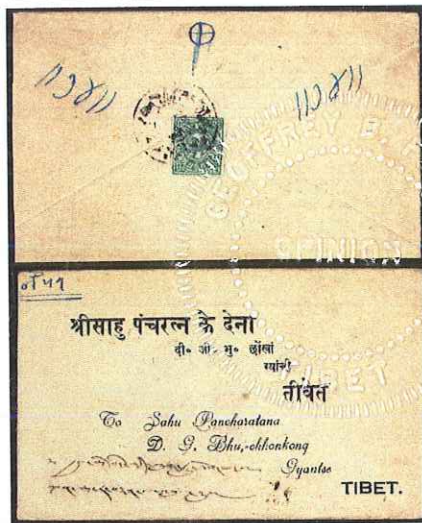

GEOFFREY FLACK TIBETAN STAMPS AND POSTAL HISTORY OPINION

Date: July 15, 2002

Number: 0196

In my opinion the cover illustrated on the right (illustration reduced in size) is a genuine Commercially used cover from Shigatse to Gyantse. F.w. VF (four margin) Shiny Enamel 1/6tr Green (#1a) tied by SHIGATSE type XI (Hel. T36) fret cancel.

Geoffrey Flack

Box 65987, Station F, Vancouver, B.C., Canada, V5N-5L4
Tel. (604) 986 3898, Fax. (604) 986-4777, E-Mail: geoffrey@tibetanpost.com